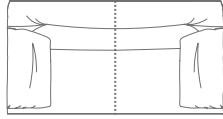

5567211

5567281

5567311