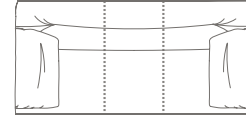

5567211

5567281

5567311