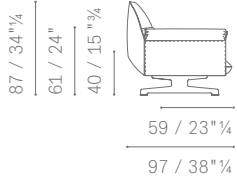

5567211

5567281

5567311