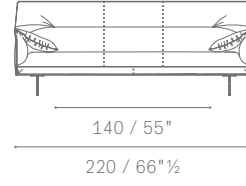

5567211

5567281

5567311