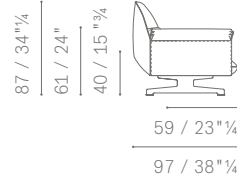

5567211

5567281

5567311