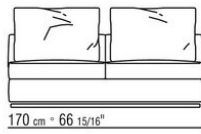

Base in silver-grey color epoxy powder-coated metal. Feet rest on tips made of thermoplastic material

Upholstery is removable in both the fabric and leather versions

COD. 027002

COD. 027003

COD. 027004

COD. 027005