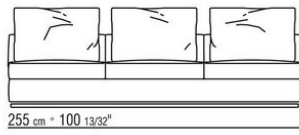

COD. 027006