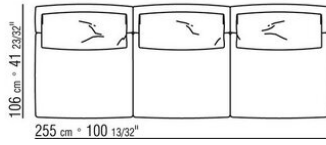

COD. 027006