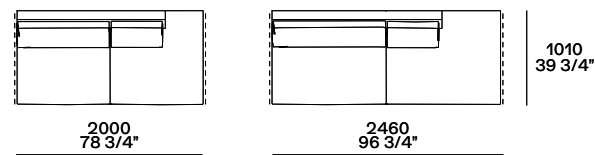

Centrale penisola sx-dx
Lt-rt peninsula central unit