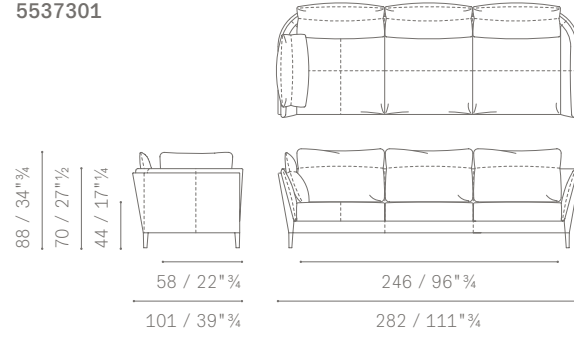

- 1- The first one, attached to the shell through a zip fastener, is placed along the internal side of the shell itself and it is removable. It is padded with polyurethane foam and polyester wadding.
- 2- The second one consists of movable loose cushions. They are goose down filled with a polyurethane foam stabilising insert on the lumbar zone. They are available in the following sizes:
- Standard (cm 64)
- Full (cm 77)

5537321

5537321

MODULI E DIVANI ANGOLARI / CORNER MODULES AND SOFAS

POLTRONA
 ARMCHAIR
 DIVANI 2 POSTI
 2 SEATER SOFAS
 DIVANI 2 POSTI LARGE
 LARGE 2-SEATER SOFAS
 DIVANI 3 POSTI
 3 SEATER SOFAS

5537126

5537126

5537201

5537201

5537271

MODULI E DIVANI ANGOLARI / CORNER MODULES AND SOFAS

5537301

5537301

5537132

5537132