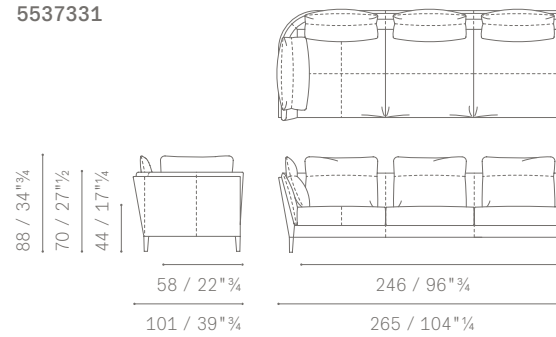

- 1- The first one, attached to the shell through a zip fastener, is placed along the internal side of the shell itself and it is removable. It is padded with polyurethane foam and polyester wadding.
- 2- The second one consists of movable loose cushions. They are goose down filled with a polyurethane foam stabilising insert on the lumbar zone. They are available in the following sizes:
- Standard (cm 64)
- Full (cm 77)

5537231

5537231

5537261

5537331

MODULI E DIVANI ANGOLARI / CORNER MODULES AND SOFAS

5537331

CUSCINI / CUSHIONS

5537565