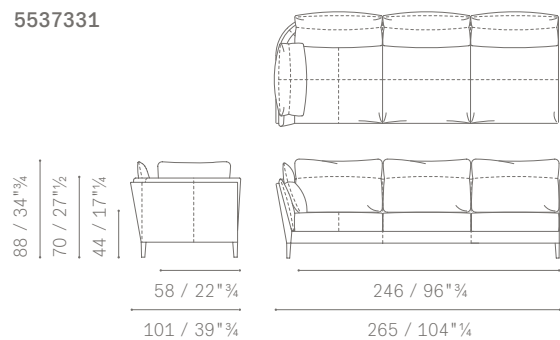

- 1- The first one, attached to the shell through a zip fastener, is placed along the internal side of the shell itself and it is removable. It is padded with polyurethane foam and polyester wadding.
- 2- The second one consists of movable loose cushions. They are goose down filled with a polyurethane foam stabilising insert on the lumbar zone. They are available in the following sizes:
- Standard (cm 64)
- Full (cm 77)

5537231

5537231

5537261

5537331

MODULI E DIVANI ANGOLARI / CORNER MODULES AND SOFAS

5537331

CUSCINI / CUSHIONS

5537565