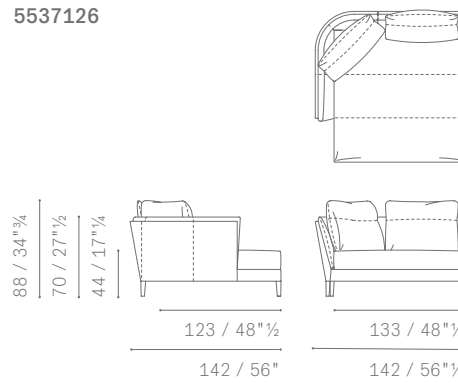

- 1- The first one, attached to the shell through a zip fastener, is placed along the internal side of the shell itself and it is removable. It is padded with polyurethane foam and polyester wadding.
- 2- The second one consists of movable loose cushions. They are goose down filled with a polyurethane foam stabilising insert on the lumbar zone. They are available in the following sizes:
- Standard (cm 64)
- Full (cm 77)

142 / 56"

5537122

88 / 34³/₄"
70 / 27¹/₂"
44 / 17³/₄"58 / 22³/₄"101 / 39³/₄"123 / 48¹/₂"

142 / 56"

5537221

88 / 34³/₄"
70 / 27¹/₂"
44 / 17³/₄"58 / 22³/₄"101 / 39³/₄"164 / 64¹/₂"

183 / 72"

5537221

5537321

5537321

MODULI E DIVANI ANGOLARI / CORNER MODULES AND SOFAS

POLTRONA
 ARMCHAIR
 DIVANI 2 POSTI
 2 SEATER SOFAS
 DIVANI 2 POSTI LARGE
 LARGE 2-SEATER SOFAS
 DIVANI 3 POSTI
 3 SEATER SOFAS

5537126

5537126