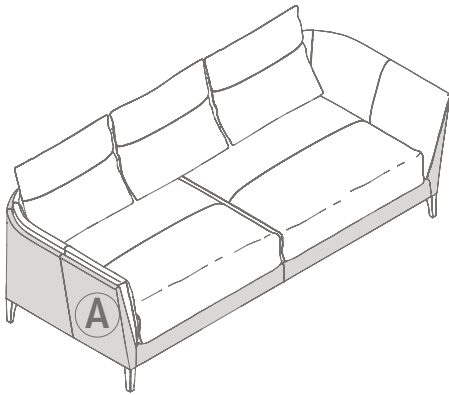

LEGENDA / LEGENDA

Regole applicazione rivestimenti.
Upholstery applications rules.

Ⓐ PELLE FRAU®

Struttura e base
Structure and base