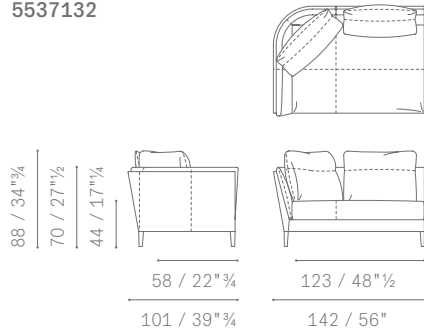

- 1- The first one, attached to the shell through a zip fastener, is placed along the internal side of the shell itself and it is removable. It is padded with polyurethane foam and polyester wadding.
- 2- The second one consists of movable loose cushions. They are goose down filled with a polyurethane foam stabilising insert on the lumbar zone. They are available in the following sizes:
- Standard (cm 64)
- Full (cm 77)

5537321

5537321

MODULI E DIVANI ANGOLARI / CORNER MODULES AND SOFAS

POLTRONA
 ARMCHAIR
 DIVANI 2 POSTI
 2 SEATER SOFAS
 DIVANI 2 POSTI LARGE
 LARGE 2-SEATER SOFAS
 DIVANI 3 POSTI
 3 SEATER SOFAS

5537126

5537126

5537201

5537201

5537271

MODULI E DIVANI ANGOLARI / CORNER MODULES AND SOFAS

5537301

5537301

5537132

5537132