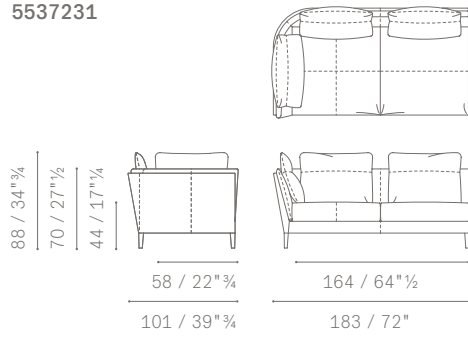

MODULI E DIVANI ANGOLARI / CORNER MODULES AND SOFAS

5537301

5537301

5537132

5537132

5537231

5537231

5537261

5537331