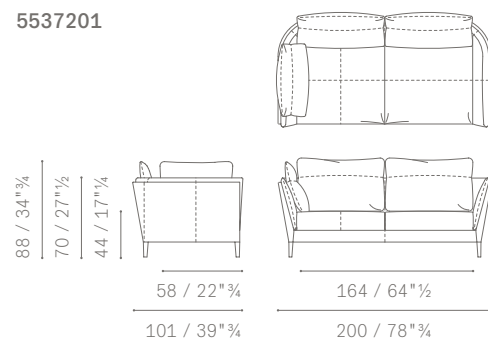

MODULI COMPONIBILI E TERMINALI / SECTIONAL MODULES AND SOFAS

5537321

5537321

MODULI E DIVANI ANGOLARI / CORNER MODULES AND SOFAS

POLTRONA
ARMCHAIR
DIVANI 2 POSTI
2 SEATER SOFAS
DIVANI 2 POSTI LARGE
LARGE 2-SEATER SOFAS
DIVANI 3 POSTI
3 SEATER SOFAS

5537126

5537126

5537201

5537201

5537271