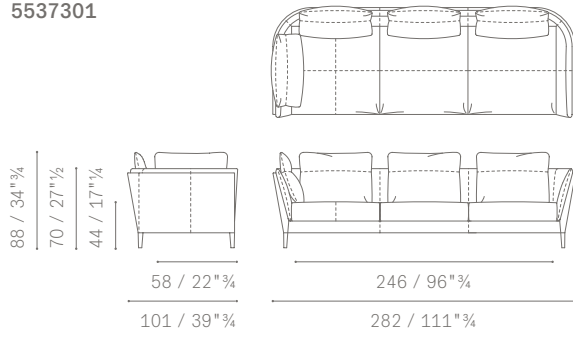

- 1- The first one, attached to the shell through a zip fastener, is placed along the internal side of the shell itself and it is removable. It is padded with polyurethane foam and polyester wadding.
- 2- The second one consists of movable loose cushions. They are goose down filled with a polyurethane foam stabilising insert on the lumbar zone. They are available in the following sizes:
- Standard (cm 64)
- Full (cm 77)

5537321

5537321

MODULI E DIVANI ANGOLARI / CORNER MODULES AND SOFAS

POLTRONA
 ARMCHAIR
 DIVANI 2 POSTI
 2 SEATER SOFAS
 DIVANI 2 POSTI LARGE
 LARGE 2-SEATER SOFAS
 DIVANI 3 POSTI
 3 SEATER SOFAS

5537126

5537126

5537201

5537201

5537271

MODULI E DIVANI ANGOLARI / CORNER MODULES AND SOFAS

5537301

5537301

5537132

5537132