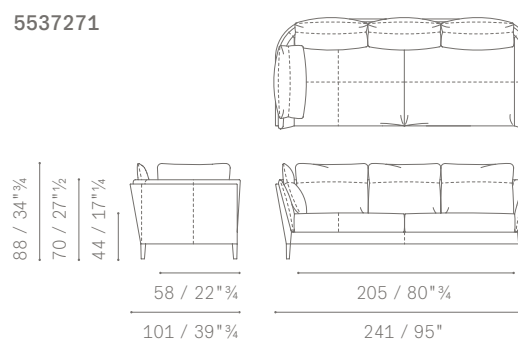

MODULI COMPONIBILI E TERMINALI / SECTIONAL MODULES AND SOFAS

5537321

5537321

MODULI E DIVANI ANGOLARI / CORNER MODULES AND SOFAS

POLTRONA
ARMCHAIR
DIVANI 2 POSTI
2 SEATER SOFAS
DIVANI 2 POSTI LARGE
LARGE 2-SEATER SOFAS
DIVANI 3 POSTI
3 SEATER SOFAS

5537126

5537126

5537201

5537201

5537271