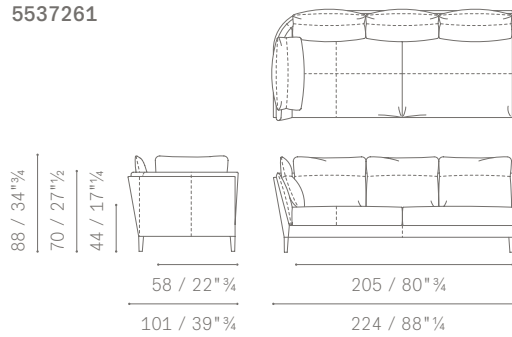

MODULI E DIVANI ANGOLARI / CORNER MODULES AND SOFAS

5537301

5537301

5537132

5537132

5537231

5537231

5537261

5537331