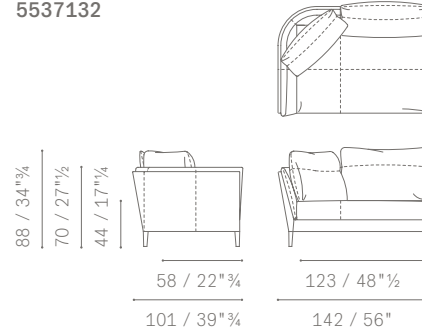

- 1- The first one, attached to the shell through a zip fastener, is placed along the internal side of the shell itself and it is removable. It is padded with polyurethane foam and polyester wadding.
- 2- The second one consists of movable loose cushions. They are goose down filled with a polyurethane foam stabilising insert on the lumbar zone. They are available in the following sizes:
- Standard (cm 64)
- Full (cm 77)

5537321

5537321

MODULI E DIVANI ANGOLARI / CORNER MODULES AND SOFAS

POLTRONA
 ARMCHAIR
 DIVANI 2 POSTI
 2 SEATER SOFAS
 DIVANI 2 POSTI LARGE
 LARGE 2-SEATER SOFAS
 DIVANI 3 POSTI
 3 SEATER SOFAS

5537126

5537126

5537201

5537201

5537271

MODULI E DIVANI ANGOLARI / CORNER MODULES AND SOFAS

5537301

5537301

5537132

5537132