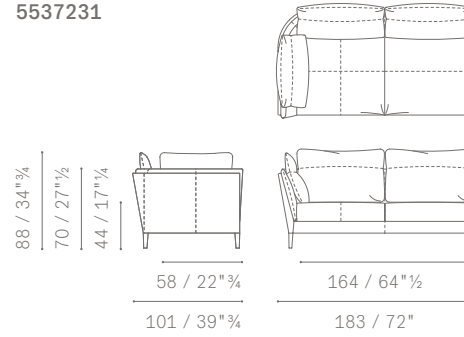

MODULI E DIVANI ANGOLARI / CORNER MODULES AND SOFAS

5537301

5537301

5537132

5537132

5537231

5537231

5537261

5537331