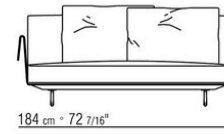

COD. 029013