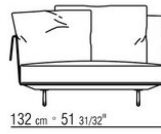

COD. 029011