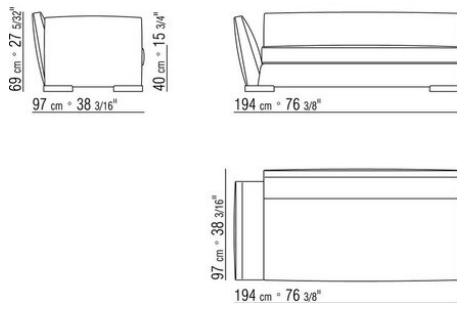

COD. 01M713