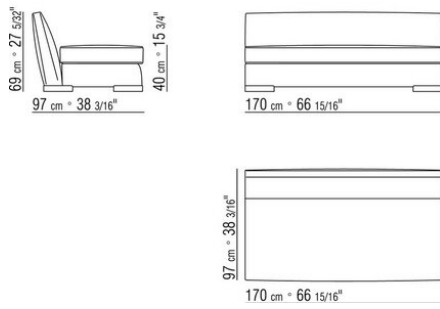

Piping - with fabric covers the piping comes in gros grain, available in all the colors on the sample board. With leather covers the piping comes always in the same leather.

COD. 01M704

COD. 01M706

COD. 01M708