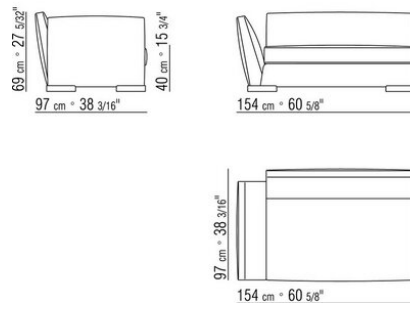

COD. 01M711