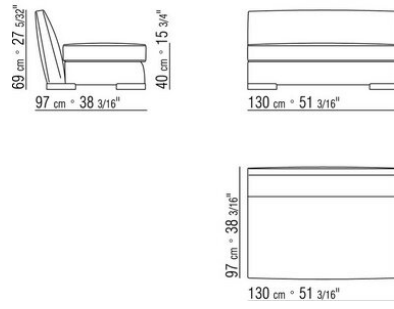

Piping - with fabric covers the piping comes in gros grain, available in all the colors on the sample board. With leather covers the piping comes always in the same leather.

COD. 01M704

COD. 01M706

COD. 01M708