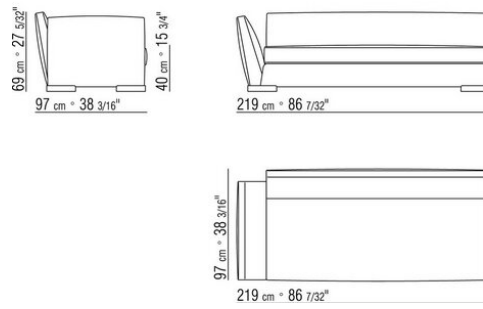

COD. 01M715