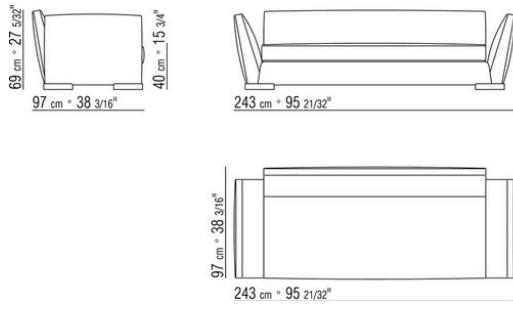

COD. 01M704