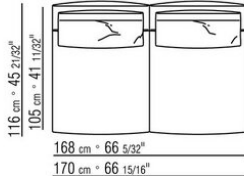

COD. 028708