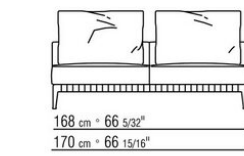

COD. 028708