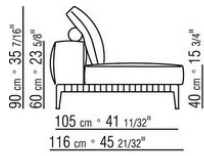

COD. 028708