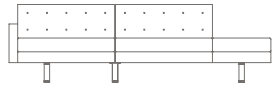

SIDE TABLE

Structure. Made of MDF in a Canaletto walnut (29) veneer. Available in two dimensions: 85×65 or 65×65.

Feet. 4 swivel plastics castors.

MODULI COMPONENTI E TERMINALI / SECTIONAL MODULES AND SOFAS

5363111

5363211

5363311

5363511

MODULI COMPONENTI E TERMINALI / SECTIONAL MODULES AND SOFAS

5363214

72 / 28"
54 / 21"
41 / 16"

68 / 26"³/₄94 / 37"¹/₄234 / 92"¹/₄242 / 95"¹/₄

5363314

72 / 28"
54 / 21"
41 / 16"

68 / 26"³/₄94 / 37"¹/₄324 / 127"¹/₂332 / 130"¹/₂

5363121

72 / 28"
41 / 16"

68 / 26"³/₄

94 / 37"

90 / 35"¹/₂