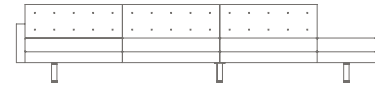

SIDE TABLE

Structure. Made of MDF in a Canaletto walnut (29) veneer. Available in two dimensions: 85×65 or 65×65.

Feet. 4 swivel plastics castors.

MODULI COMPONENTI E TERMINALI / SECTIONAL MODULES AND SOFAS

5363111

5363211

5363311

5363511

MODULI COMPONENTI E TERMINALI / SECTIONAL MODULES AND SOFAS

5363214

72 / 28"
54 / 21"
41 / 16"

68 / 26"³/₄94 / 37"¹/₄234 / 92"¹/₄242 / 95"¹/₄

5363314

72 / 28"
54 / 21"
41 / 16"

68 / 26"³/₄94 / 37"¹/₄324 / 127"¹/₂332 / 130"¹/₂

5363121

72 / 28"
41 / 16"

68 / 26"³/₄

94 / 37"

90 / 35"¹/₂