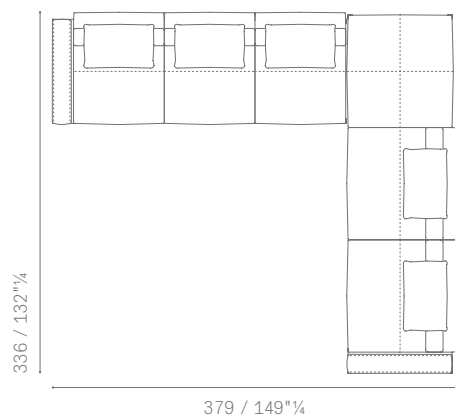

ESEMPIO DI COMPOSIZIONE 3 / LAYOUT EXAMPLE NO. 3

5614321 3 seater sofa 1 low arm dx-sx
5614294 Large 2 seater sofa 1 low arm with corner bench dx- sx
suggested extra cushions
n. 3 5614565 Back cushions 65×65