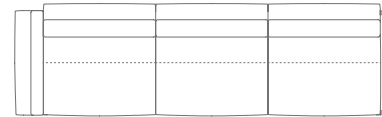

MODULI COMPONENTI E TERMINALI / SECTIONAL MODULES AND SOFAS

5614325

5614325

5614317

5614391

5614391

5614391

5614396

5614395

5614395

5614395