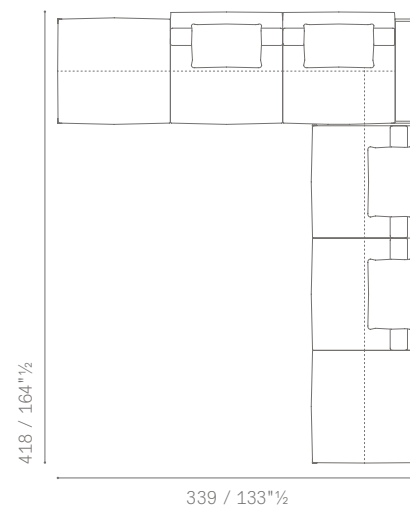

ESEMPIO DI COMPOSIZIONE 2 / LAYOUT EXAMPLE NO. 2

5614266 Corner large 2 seater sofa with bench and corner end unit dx-sx
5614293 Large armless 2 seater sofa with bench
suggested extra cushions
n. 4 5614565
Back cushions 65×65