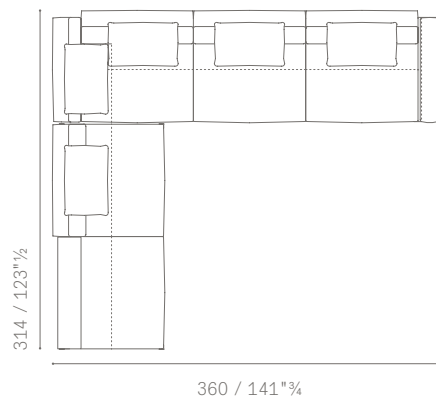

ESEMPIO DI COMPOSIZIONE 5 / LAYOUT EXAMPLE NO. 5

5614295 Large armless 2 seater sofa with backseat unit
5614371 Corner large 3 seater sofa 1 low arm
suggested extra cushions
n. 5 5614565 Back cushions 65×65