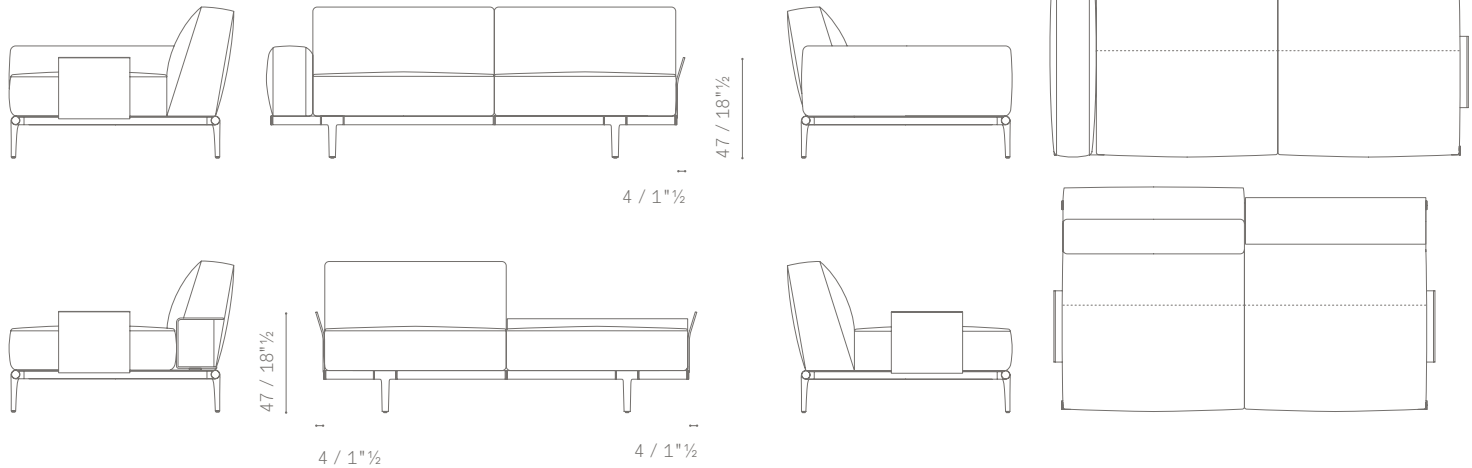

OPTIONAL: SUPPORTO CUSCINI CILINDRICI / OPTIONAL CYLINDRICAL CUSHIONS SUPPORT

NEL CASO DI MODULI SENZA BRACCIOLI È POSSIBILE AGGIUNGERE UN SUPPORTO PER L'APPOGGIO DEL CUSCINO CILINDRICO CHE PERMETTE DI CREARE ULTERIORI COMPOSIZIONI.

IN CASE OF MODULES WITHOUT ARMRESTS IT'S ALSO POSSIBLE TO PLACE AN OPTIONAL CYLINDRICAL CUSHION SUPPORT THAT ALLOW CREATING FURTHER COMPOSITIONS.

PIEDI / FEET H. 19 cm

PIEDI / FEET H. 22 cm

POSIZIONAMENTO DEL SUPPORTO DEL CUSCINO CILINDRICO / CYLINDRICAL CUSHIONS SUPPORT POSITIONING
DISPONIBILE IN DUE DIMENSIONI:

- 33 cm (consigliato per cuscino da 65 cm)
- 66 cm (consigliato per cuscino da 75 cm)

IT'S AVAILABLE IN TWO DIMENSIONS:

- 33 cm (suggested for 65 cm cushions)
- 66 cm (suggested for 75 cm cushions)

SUPPORTO DA 33 cm / 33 cm SUPPORT

previsto per montaggio in caso di modulo con schienale / *provided for the modules with backrest*