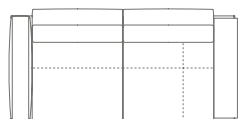

MODULI E DIVANI ANGOLARI / CORNER MODULES AND SOFAS

5614236