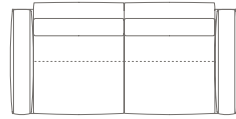

L'altezza è stata rilevata con piedi di 19 cm / *The height was measured with a 19 cm feet*

DIVANI SIMMETRICI E ASIMMETRICI / SYMMETRICAL AND ASYMMETRICAL SOFAS

DIVANI 2 POSTI
 2-SEATER SOFAS
 DIVANI 2 POSTI LARGE
 LARGE 2-SEATER SOFAS
 DIVANI 3 POSTI
 3 SEATER SOFAS
 DIVANI 3 POSTI LARGE
 LARGE 3-SEATER SOFAS

5614211

70 / 27"^{1/2}
 40 / 15"^{3/4}

73 / 28"^{3/4}

168 / 66"^{1/4}

104 / 41"

221 / 87"

5614211

70 / 27"^{1/2}
 52 / 20"^{1/2}
 40 / 15"^{3/4}