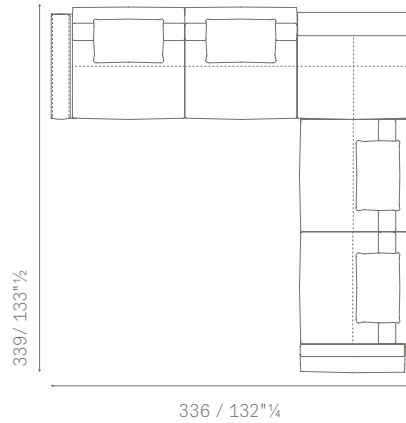

ESEMPIO DI COMPOSIZIONE 7 / LAYOUT EXAMPLE NO. 7

5614385 Large 3 seater sofa 1 low arm with corner back unit dx
5614291 Large 2 seater sofa 1 high arm dx
suggested extra cushions
n. 4 5614565 back cushions 65×65