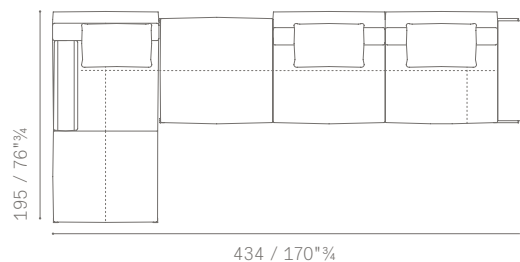

5614431 

ESEMPIO DI COMPOSIZIONE 1 / LAYOUT EXAMPLE NO. 1

5614146 Sectional chaise longue
5614266 Corner large 2 seater sofa with bench and corner end unit dx-sx
suggested extra cushions
n. 3 5614565 Back cushions 65×65