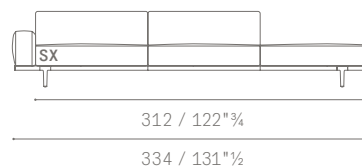

5614213

PANCHE E MODULI CON PANCA / BENCHES AND MODULES WITH BENCH

5614213

5614293

5614283

5614283

MODULI COMPONIBILI E TERMINALI / SECTIONAL MODULES AND SOFAS

DIVANI 2 POSTI COMPONIBILI
SECTIONAL 2-SEATER SOFAS
DIVANI 2 POSTI LARGE COMPONIBILI
SECTIONAL LARGE 2-SEATER SOFAS
DIVANI 3 POSTI COMPONIBILI
SECTIONAL 3 SEATER SOFAS
DIVANI 3 POSTI LARGE COMPONIBILI
SECTIONAL LARGE 3-SEATER SOFAS
CHAISE LONGUE COMPONIBILE
SECTIONAL CHAISE LONGUE