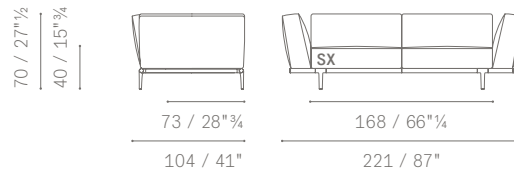

MODULI COMPONIBILI E TERMINALI / SECTIONAL MODULES AND SOFAS

5614387

5614146

MODULI E DIVANI ANGOLARI / CORNER MODULES AND SOFAS

POLTRONA ANGOLARE CON PANCA
CORNER ARMCHAIR WITH BENCH
DIVANI 2 POSTI ANGOLARI
CORNER 2-SEATER SOFAS
DIVANI 2 POSTI LARGE ANGOLARI
CORNER LARGE 2-SEATER SOFAS
DIVANI 3 POSTI ANGOLARI
CORNER 3 SEATER SOFAS
DIVANI 3 POSTI LARGE ANGOLARI
CORNER LARGE 3-SEATER SOFAS

5614124

5614201

5614201

5614201

5614206

5614236

5614236