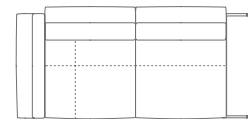

MODULI COMPONIBILI E TERMINALI / SECTIONAL MODULES AND SOFAS

5614387

5614146

MODULI E DIVANI ANGOLARI / CORNER MODULES AND SOFAS

POLTRONA ANGOLARE CON PANCA
CORNER ARMCHAIR WITH BENCH
DIVANI 2 POSTI ANGOLARI
CORNER 2-SEATER SOFAS
DIVANI 2 POSTI LARGE ANGOLARI
CORNER LARGE 2-SEATER SOFAS
DIVANI 3 POSTI ANGOLARI
CORNER 3 SEATER SOFAS
DIVANI 3 POSTI LARGE ANGOLARI
CORNER LARGE 3-SEATER SOFAS

5614124

5614201

5614201

5614201

5614206

5614236

5614236