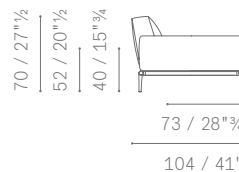

PANCHE E MODULI CON PANCA / BENCHES AND MODULES WITH BENCH

5614213

5614293

5614283

5614283

MODULI COMPONIBILI E TERMINALI / SECTIONAL MODULES AND SOFAS

DIVANI 2 POSTI COMPONIBILI
SECTIONAL 2-SEATER SOFAS
DIVANI 2 POSTI LARGE COMPONIBILI
SECTIONAL LARGE 2-SEATER SOFAS
DIVANI 3 POSTI COMPONIBILI
SECTIONAL 3 SEATER SOFAS
DIVANI 3 POSTI LARGE COMPONIBILI
SECTIONAL LARGE 3-SEATER SOFAS
CHAISE LONGUE COMPONIBILE
SECTIONAL CHAISE LONGUE

5614221

5614221

5614221

5614226

5614225