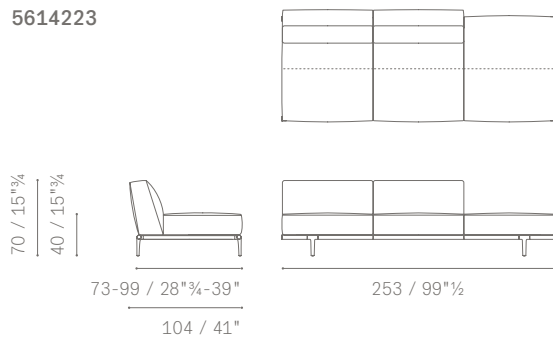

5614386

DIVANI SIMMETRICI E ASIMMETRICI / SYMMETRICAL AND ASYMMETRICAL SOFAS

5614386

PANCHE E MODULI CON PANCA / BENCHES AND MODULES WITH BENCH

PANCHE
BENCHES

POLTRONA LARGE CON PANCA
LARGE ARMCHAIR WITH BENCH

DIVANI 2 POSTI CON PANCA
2-SEATER SOFA WITH BENCH

DIVANI 2 POSTI LARGE CON PANCA
LARGE 2-SEATER SOFA WITH BENCH

5614241

5614251

5614341

5614121

5614122

5614223