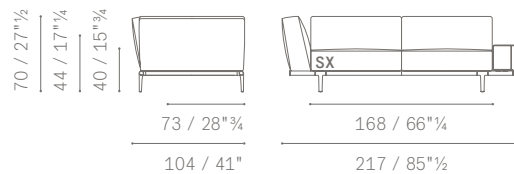

MODULI COMPONIBILI E TERMINALI / SECTIONAL MODULES AND SOFAS

5614387

5614146

MODULI E DIVANI ANGOLARI / CORNER MODULES AND SOFAS

POLTRONA ANGOLARE CON PANCA
CORNER ARMCHAIR WITH BENCH
DIVANI 2 POSTI ANGOLARI
CORNER 2-SEATER SOFAS
DIVANI 2 POSTI LARGE ANGOLARI
CORNER LARGE 2-SEATER SOFAS
DIVANI 3 POSTI ANGOLARI
CORNER 3 SEATER SOFAS
DIVANI 3 POSTI LARGE ANGOLARI
CORNER LARGE 3-SEATER SOFAS

5614124

5614201

5614201

5614201

5614206

5614236

5614236