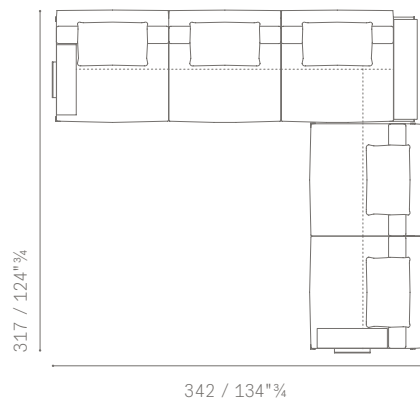

ESEMPIO DI COMPOSIZIONE 14 / LAYOUT EXAMPLE NO. 13

5614356 Large armless 3 seater sofa with corner end unit dx
5614291 Large armless 2 seater sofa
n. 2 **5614541** Cylindrical cushion support 33
suggested extra cushions
n. 5 **5614565** back cushions 65×65
n. 2 **5614576** cylindrical cushion 65