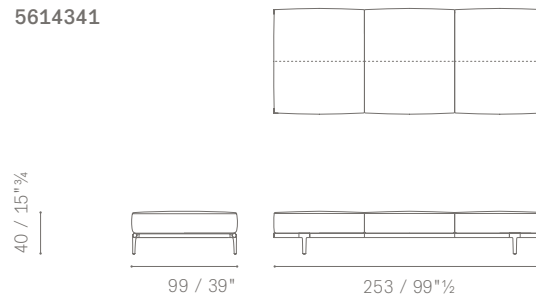

DIVANI 2 POSTI CON PANCA
2-SEATER SOFA WITH BENCH

DIVANI 2 POSTI LARGE CON PANCA
LARGE 2-SEATER SOFA WITH BENCH

5614241

5614251

5614341

5614121

5614122

5614223