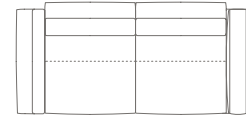

70 / 27"^{1/2}
52 / 20"^{1/2}
40 / 15"^{3/4}