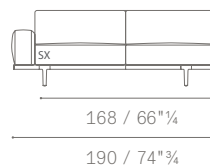

PANCHE E MODULI CON PANCA / BENCHES AND MODULES WITH BENCH

5614213

5614293

5614283

5614283

MODULI COMPONIBILI E TERMINALI / SECTIONAL MODULES AND SOFAS

DIVANI 2 POSTI COMPONIBILI
SECTIONAL 2-SEATER SOFAS
DIVANI 2 POSTI LARGE COMPONIBILI
SECTIONAL LARGE 2-SEATER SOFAS
DIVANI 3 POSTI COMPONIBILI
SECTIONAL 3 SEATER SOFAS
DIVANI 3 POSTI LARGE COMPONIBILI
SECTIONAL LARGE 3-SEATER SOFAS
CHAISE LONGUE COMPONIBILE
SECTIONAL CHAISE LONGUE

5614221

5614221

5614221

5614226

5614225