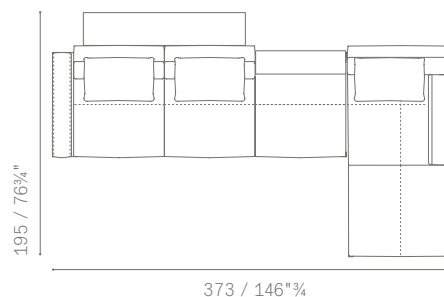

ESEMPIO DI COMPOSIZIONE 4 / LAYOUT EXAMPLE NO. 4

5614325 3 seater sofa 1 low arm dx-sx with back unit
5614146 Sectional chaise longue 1 low arm
5614430 Shelf 150
suggested extra cushions
n. 3 5614565 Back cushions 65×65