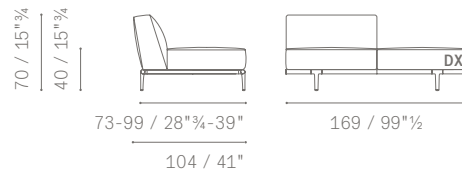

MODULI COMPONIBILI E TERMINALI / SECTIONAL MODULES AND SOFAS

5614387

5614146

MODULI E DIVANI ANGOLARI / CORNER MODULES AND SOFAS

POLTRONA ANGOLARE CON PANCA
CORNER ARMCHAIR WITH BENCH
DIVANI 2 POSTI ANGOLARI
CORNER 2-SEATER SOFAS
DIVANI 2 POSTI LARGE ANGOLARI
CORNER LARGE 2-SEATER SOFAS
DIVANI 3 POSTI ANGOLARI
CORNER 3 SEATER SOFAS
DIVANI 3 POSTI LARGE ANGOLARI
CORNER LARGE 3-SEATER SOFAS

5614124

5614201

5614201

5614201

5614206

5614236

5614236