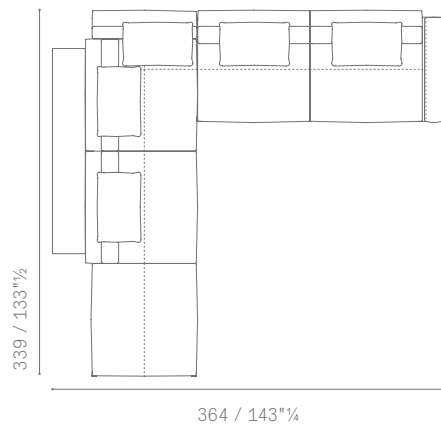

ESEMPIO DI COMPOSIZIONE 9 / LAYOUT EXAMPLE NO. 9

5614291 Large 2 seater sofa 1 low arm dx
5614273 Corner large 2 seater sofa dx with bench sx
5614431 Shelf 190
suggested extra cushions
n. 5 5614565 back cushions 65×65