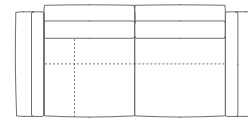

MODULI COMPONIBILI E TERMINALI / SECTIONAL MODULES AND SOFAS

5614387

5614146

MODULI E DIVANI ANGOLARI / CORNER MODULES AND SOFAS

POLTRONA ANGOLARE CON PANCA
CORNER ARMCHAIR WITH BENCH
DIVANI 2 POSTI ANGOLARI
CORNER 2-SEATER SOFAS
DIVANI 2 POSTI LARGE ANGOLARI
CORNER LARGE 2-SEATER SOFAS
DIVANI 3 POSTI ANGOLARI
CORNER 3 SEATER SOFAS
DIVANI 3 POSTI LARGE ANGOLARI
CORNER LARGE 3-SEATER SOFAS

5614124

5614201

5614201

5614201

5614206

5614236

5614236