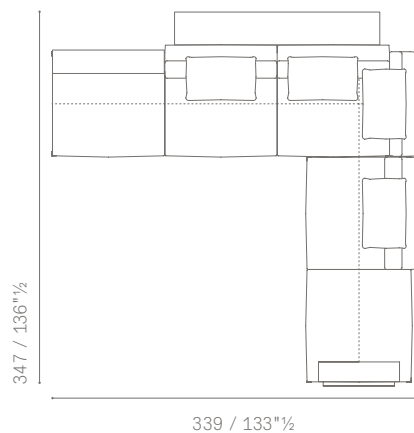

ESEMPIO DI COMPOSIZIONE 11 / LAYOUT EXAMPLE NO. 11

5614375 Large 3 seater sofa corner dx with back unit sx
5614121 Armchair with bench dx
5614540 Cylindrical cushion support 66 - 5614431 Shelf 150
suggested extra cushions
~~n. 3~~ 5614565 back cushions 65×65
n. 1 5614577 cylindrical cushion 75