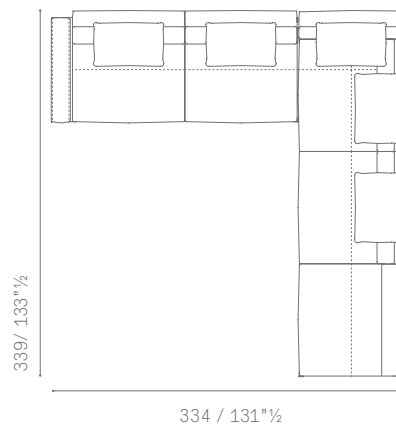

ESEMPIO DI COMPOSIZIONE 6 / LAYOUT EXAMPLE NO. 6

5614291 Large 2-seater sofa 1 low arm
5614375 Corner large 3-seater sofa sx without armrests with back unit
suggested extra cushions
n. 5 5614565 Back cushions 65×65