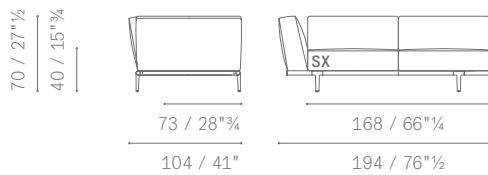

MODULI COMPONIBILI E TERMINALI / SECTIONAL MODULES AND SOFAS

5614387

5614146

MODULI E DIVANI ANGOLARI / CORNER MODULES AND SOFAS

POLTRONA ANGOLARE CON PANCA
CORNER ARMCHAIR WITH BENCH
DIVANI 2 POSTI ANGOLARI
CORNER 2-SEATER SOFAS
DIVANI 2 POSTI LARGE ANGOLARI
CORNER LARGE 2-SEATER SOFAS
DIVANI 3 POSTI ANGOLARI
CORNER 3 SEATER SOFAS
DIVANI 3 POSTI LARGE ANGOLARI
CORNER LARGE 3-SEATER SOFAS

5614124

5614201

5614201

5614201

5614206

5614236

5614236