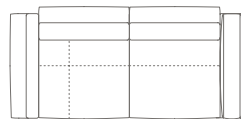

MODULI COMPONIBILI E TERMINALI / SECTIONAL MODULES AND SOFAS

5614387

5614146

MODULI E DIVANI ANGOLARI / CORNER MODULES AND SOFAS

POLTRONA ANGOLARE CON PANCA
CORNER ARMCHAIR WITH BENCH
DIVANI 2 POSTI ANGOLARI
CORNER 2-SEATER SOFAS
DIVANI 2 POSTI LARGE ANGOLARI
CORNER LARGE 2-SEATER SOFAS
DIVANI 3 POSTI ANGOLARI
CORNER 3 SEATER SOFAS
DIVANI 3 POSTI LARGE ANGOLARI
CORNER LARGE 3-SEATER SOFAS

5614124

5614201

5614201

5614201

5614206

5614236

5614236