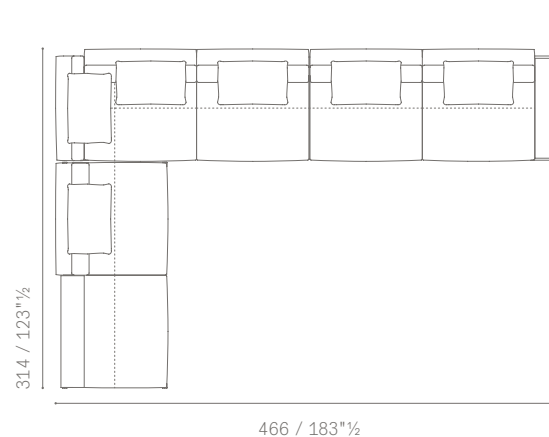

ESEMPIO DI COMPOSIZIONE 12 / LAYOUT EXAMPLE NO. 12

5614296 Large armless 2 seater sofa with end unit dx
5614271 Corner armless large 2 seater sofa sx
5614295 Large armless 2 seater sofa with back unit dx
suggested extra cushions
~~n. 5~~ 5614565 back cushions 65×65