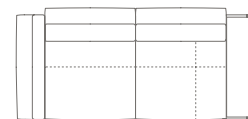

MODULI COMPONIBILI E TERMINALI / SECTIONAL MODULES AND SOFAS

5614387

5614146

MODULI E DIVANI ANGOLARI / CORNER MODULES AND SOFAS

POLTRONA ANGOLARE CON PANCA
CORNER ARMCHAIR WITH BENCH
DIVANI 2 POSTI ANGOLARI
CORNER 2-SEATER SOFAS
DIVANI 2 POSTI LARGE ANGOLARI
CORNER LARGE 2-SEATER SOFAS
DIVANI 3 POSTI ANGOLARI
CORNER 3 SEATER SOFAS
DIVANI 3 POSTI LARGE ANGOLARI
CORNER LARGE 3-SEATER SOFAS

5614124

5614201

5614201

5614201

5614206

5614236

5614236