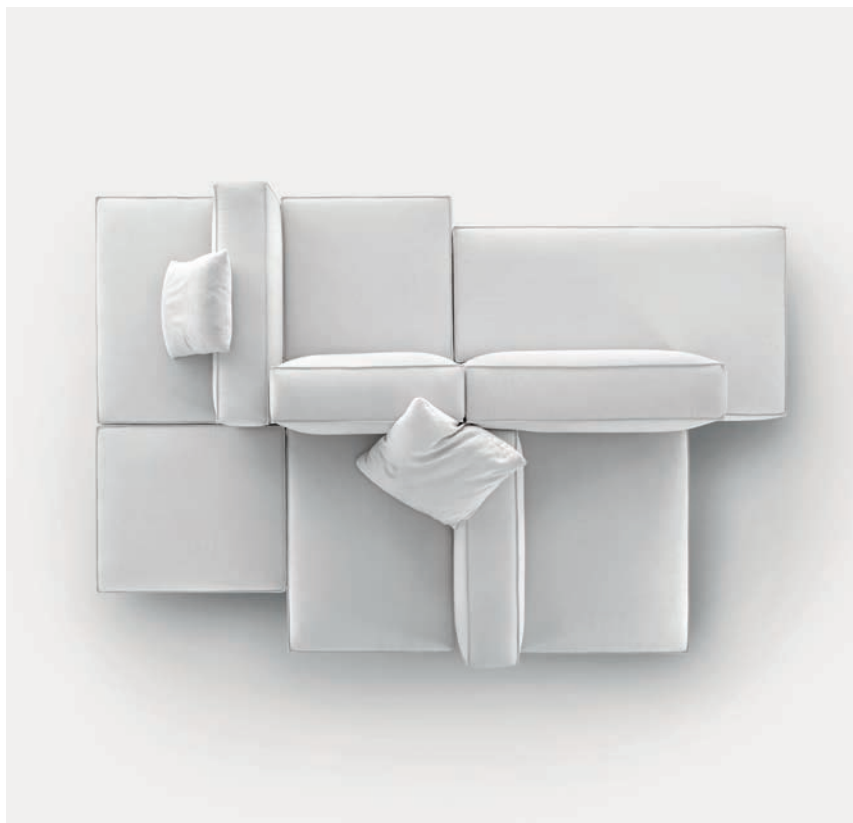

Marechiaro sofa
composition MH10