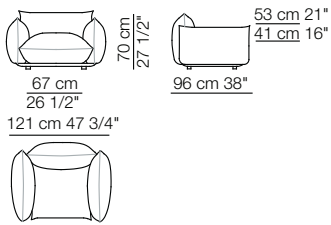

Poltrona con 2 braccioli Armchair with 2 armrests