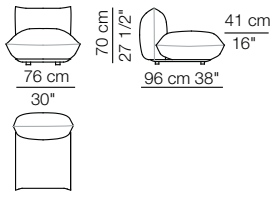

MARENCO

Poltrone senza braccioli Armchairs without armrests