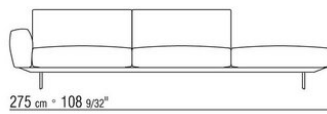

Cushion in sterilized goose down (Assopiuma certified, gold label)

Upholstery removable fabric or leather covers

TECHNICAL DRAWINGS | SOFT DREAM | SOFT DREAM LARGE

COD. 015G03

COD. 015G04

COD. 015G05

COD. 015G31

COD. 015G33

COD. 015G11

COD. 015G13

COD. 015G15

TECHNICAL DRAWINGS | SOFT DREAM | SOFT DREAM LARGE

COD. 015G17

COD. 015G83

COD. 015G85