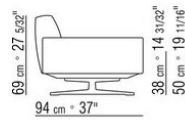

Cushion in sterilized goose down (Assopiuma certified, gold label)

Upholstery removable fabric or leather covers

TECHNICAL DRAWINGS | SOFT DREAM | SOFT DREAM LARGE

COD. 015G03

COD. 015G04

COD. 015G05

COD. 015G31