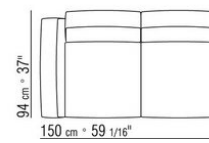

COD. 015G11