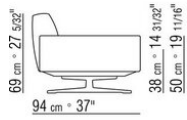

TECHNICAL DRAWINGS | SOFT DREAM | SOFT DREAM LARGE

COD. 015G03