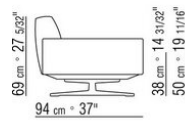

COD. 015G11