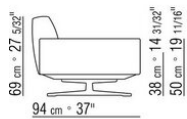

COD. 015G13