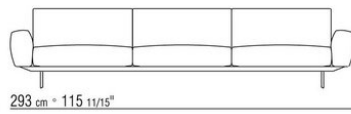

Cushion in sterilized goose down (Assopiuma certified, gold label)

Upholstery removable fabric or leather covers

TECHNICAL DRAWINGS | SOFT DREAM | SOFT DREAM LARGE

COD. 015G03

COD. 015G04

COD. 015G05

COD. 015G31