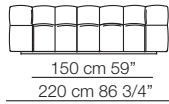

STRIPS

Divani con braccioli corti P.125
Sofas with short armrests D.125

Elementi con 1 bracciolo P.125
Units with 1 armrest D.125

Elementi con 1 bracciolo corto P.125
Units with 1 short armrest D.125