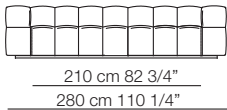

Strips sofa
composition S19

Strips sofa
composition S18

STRIPS

Divani Sofas

Elementi con 1 bracciolo
Units with 1 armrest

Elementi senza braccioli
Units without armrests

Divani P.125
Sofas D.125

Elementi senza braccioli P.125
Units without armrests D.125

Pouf

Cuscini arredo Soft
Soft loose cushions

Sizes, weights and finishes may change without previous notice. All dimensions are expressed in centimeters and inches. File CAD 2D-3D available on www.arflex.com For more information on product visit www.arflex.com, or contact us at : info@arflex.it