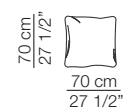

Strips sofa
composition S19

Strips sofa
composition S18

STRIPS

Divani Sofas

Elementi con 1 bracciolo
Units with 1 armrest

Elementi senza braccioli
Units without armrests

Divani P.125
Sofas D.125

Elementi senza braccioli P.125
Units without armrests D.125

Pouf

Cuscini arredo Soft
Soft loose cushions

Sizes, weights and finishes may change without previous notice. All dimensions are expressed in centimeters and inches. File CAD 2D-3D available on www.arflex.com For more information on product visit www.arflex.com, or contact us at : info@arflex.it