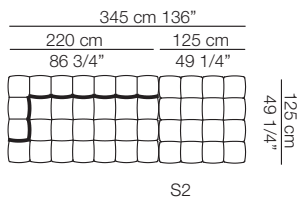

Pouf

Cuscini arredo Soft
Soft loose cushions

Sizes, weights and finishes may change without previous notice. All dimensions are expressed in centimeters and inches. File CAD 2D-3D available on www.arflex.com For more information on product visit www.arflex.com, or contact us at : info@arflex.it

STRIPS

Divani con braccioli corti P.125
Sofas with short armrests D.125

Elementi con 1 bracciolo P.125
Units with 1 armrest D.125

Elementi con 1 bracciolo corto P.125
Units with 1 short armrest D.125

Composizioni
Compositions