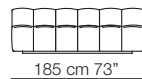

Strips sofa
composition S19

Strips sofa
composition S18

STRIPS

Divani Sofas

Elementi con 1 bracciolo
Units with 1 armrest

Elementi senza braccioli
Units without armrests

Divani P.125
Sofas D.125

Elementi senza braccioli P.125
Units without armrests D.125

Pouf

Cuscini arredo Soft
Soft loose cushions

Sizes, weights and finishes may change without previous notice. All dimensions are expressed in centimeters and inches. File CAD 2D-3D available on www.arflex.com For more information on product visit www.arflex.com, or contact us at : info@arflex.it