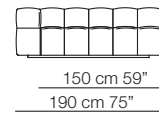

Strips sofa
composition S19

Strips sofa
composition S18

STRIPS

Divani Sofas

Elementi con 1 bracciolo
Units with 1 armrest

Elementi senza braccioli
Units without armrests

Divani P.125
Sofas D.125

Elementi senza braccioli P.125
Units without armrests D.125

Pouf

Cuscini arredo Soft
Soft loose cushions

Sizes, weights and finishes may change without previous notice. All dimensions are expressed in centimeters and inches. File CAD 2D-3D available on www.arflex.com For more information on product visit www.arflex.com, or contact us at : info@arflex.it