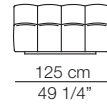

Strips sofa
composition S19

Strips sofa
composition S18

STRIPS

Divani Sofas

Elementi con 1 bracciolo
Units with 1 armrest

Elementi senza braccioli
Units without armrests

Divani P.125
Sofas D.125

Elementi senza braccioli P.125
Units without armrests D.125

Pouf

Cuscini arredo Soft
Soft loose cushions

Sizes, weights and finishes may change without previous notice. All dimensions are expressed in centimeters and inches. File CAD 2D-3D available on www.arflex.com For more information on product visit www.arflex.com, or contact us at : info@arflex.it