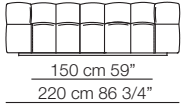

Strips sofa
composition S19

Strips sofa
composition S18

STRIPS

Divani Sofas

Elementi con 1 bracciolo
Units with 1 armrest

Elementi senza braccioli
Units without armrests

Divani P.125
Sofas D.125

Elementi senza braccioli P.125
Units without armrests D.125

Pouf

Cuscini arredo Soft
Soft loose cushions

Sizes, weights and finishes may change without previous notice. All dimensions are expressed in centimeters and inches. File CAD 2D-3D available on www.arflex.com For more information on product visit www.arflex.com, or contact us at : info@arflex.it