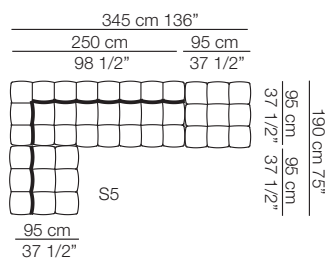

Pouf

Cuscini arredo Soft
Soft loose cushions

Sizes, weights and finishes may change without previous notice. All dimensions are expressed in centimeters and inches. File CAD 2D-3D available on www.arflex.com For more information on product visit www.arflex.com, or contact us at : info@arflex.it

STRIPS

Divani con braccioli corti P.125
Sofas with short armrests D.125

Elementi con 1 bracciolo P.125
Units with 1 armrest D.125

Elementi con 1 bracciolo corto P.125
Units with 1 short armrest D.125

Composizioni
Compositions