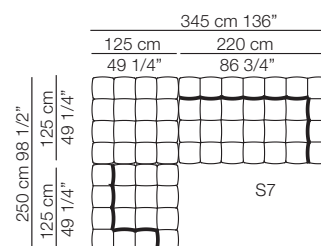

Pouf

Cuscini arredo Soft
Soft loose cushions

Sizes, weights and finishes may change without previous notice. All dimensions are expressed in centimeters and inches. File CAD 2D-3D available on www.arflex.com For more information on product visit www.arflex.com, or contact us at : info@arflex.it

STRIPS

Divani con braccioli corti P.125
Sofas with short armrests D.125

Elementi con 1 bracciolo P.125
Units with 1 armrest D.125

Elementi con 1 bracciolo corto P.125
Units with 1 short armrest D.125

Composizioni
Compositions

STRIPS