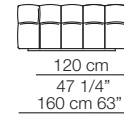

Strips sofa
composition S19

Strips sofa
composition S18

STRIPS

Divani Sofas

Elementi con 1 bracciolo
Units with 1 armrest

Elementi senza braccioli
Units without armrests

Divani P.125
Sofas D.125

Elementi senza braccioli P.125
Units without armrests D.125

Pouf

Cuscini arredo Soft
Soft loose cushions

Sizes, weights and finishes may change without previous notice. All dimensions are expressed in centimeters and inches. File CAD 2D-3D available on www.arflex.com For more information on product visit www.arflex.com, or contact us at : info@arflex.it

STRIPS

Divani con braccioli corti P.125
Sofas with short armrests D.125

Elementi con 1 bracciolo P.125
Units with 1 armrest D.125

Elementi con 1 bracciolo corto P.125
Units with 1 short armrest D.125

Composizioni
Compositions