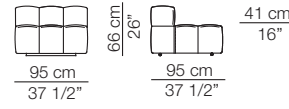

Strips sofa
composition S19

Strips sofa
composition S18

STRIPS

Divani Sofas

Elementi con 1 bracciolo
Units with 1 armrest

Elementi senza braccioli
Units without armrests

Divani P.125
Sofas D.125

Elementi senza braccioli P.125
Units without armrests D.125

Pouf

Cuscini arredo Soft
Soft loose cushions

Sizes, weights and finishes may change without previous notice. All dimensions are expressed in centimeters and inches. File CAD 2D-3D available on www.arflex.com For more information on product visit www.arflex.com, or contact us at : info@arflex.it