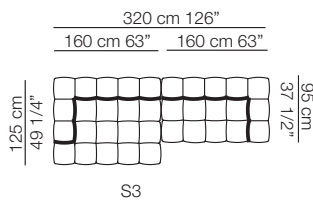

Pouf

Cuscini arredo Soft
Soft loose cushions

Sizes, weights and finishes may change without previous notice. All dimensions are expressed in centimeters and inches. File CAD 2D-3D available on www.arflex.com For more information on product visit www.arflex.com, or contact us at : info@arflex.it

STRIPS

Divani con braccioli corti P.125
Sofas with short armrests D.125

Elementi con 1 bracciolo P.125
Units with 1 armrest D.125

Elementi con 1 bracciolo corto P.125
Units with 1 short armrest D.125

Composizioni
Compositions