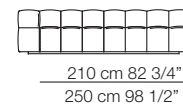

STRIPS

Divani con braccioli corti P.125
Sofas with short armrests D.125

Elementi con 1 bracciolo P.125
Units with 1 armrest D.125

Elementi con 1 bracciolo corto P.125
Units with 1 short armrest D.125