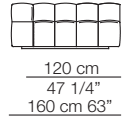

STRIPS

Divani con braccioli corti P.125
Sofas with short armrests D.125

Elementi con 1 bracciolo P.125
Units with 1 armrest D.125

Elementi con 1 bracciolo corto P.125
Units with 1 short armrest D.125