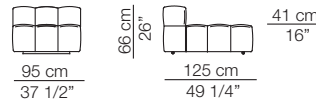

Strips sofa
composition S19

Strips sofa
composition S18

STRIPS

Divani Sofas

Elementi con 1 bracciolo
Units with 1 armrest

Elementi senza braccioli
Units without armrests

Divani P.125
Sofas D.125

Elementi senza braccioli P.125
Units without armrests D.125

Pouf

Cuscini arredo Soft
Soft loose cushions

Sizes, weights and finishes may change without previous notice. All dimensions are expressed in centimeters and inches. File CAD 2D-3D available on www.arflex.com For more information on product visit www.arflex.com, or contact us at : info@arflex.it