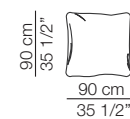

Strips sofa
composition S19

Strips sofa
composition S18

STRIPS

Divani Sofas

Elementi con 1 bracciolo
Units with 1 armrest

Elementi senza braccioli
Units without armrests

Divani P.125
Sofas D.125

Elementi senza braccioli P.125
Units without armrests D.125

Pouf

Cuscini arredo Soft
Soft loose cushions

Sizes, weights and finishes may change without previous notice. All dimensions are expressed in centimeters and inches. File CAD 2D-3D available on www.arflex.com For more information on product visit www.arflex.com, or contact us at : info@arflex.it