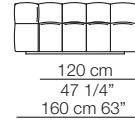

Strips sofa
composition S19

Strips sofa
composition S18

STRIPS

Divani Sofas

Elementi con 1 bracciolo
Units with 1 armrest

Elementi senza braccioli
Units without armrests

Divani P.125
Sofas D.125

Elementi senza braccioli P.125
Units without armrests D.125

Pouf

Cuscini arredo Soft
Soft loose cushions

Sizes, weights and finishes may change without previous notice. All dimensions are expressed in centimeters and inches. File CAD 2D-3D available on www.arflex.com For more information on product visit www.arflex.com, or contact us at : info@arflex.it