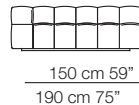

STRIPS

Divani con braccioli corti P.125
Sofas with short armrests D.125

Elementi con 1 bracciolo P.125
Units with 1 armrest D.125

Elementi con 1 bracciolo corto P.125
Units with 1 short armrest D.125