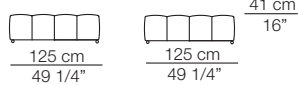

Strips sofa
composition S19

Strips sofa
composition S18

STRIPS

Divani Sofas

Elementi con 1 bracciolo
Units with 1 armrest

Elementi senza braccioli
Units without armrests

Divani P.125
Sofas D.125

Elementi senza braccioli P.125
Units without armrests D.125

Pouf

Cuscini arredo Soft
Soft loose cushions

Sizes, weights and finishes may change without previous notice. All dimensions are expressed in centimeters and inches. File CAD 2D-3D available on www.arflex.com For more information on product visit www.arflex.com, or contact us at : info@arflex.it