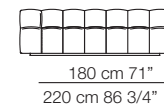

STRIPS

Divani con braccioli corti P.125
Sofas with short armrests D.125

Elementi con 1 bracciolo P.125
Units with 1 armrest D.125

Elementi con 1 bracciolo corto P.125
Units with 1 short armrest D.125