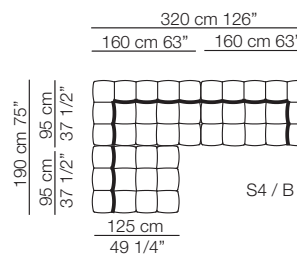

Pouf

Cuscini arredo Soft
Soft loose cushions

Sizes, weights and finishes may change without previous notice. All dimensions are expressed in centimeters and inches. File CAD 2D-3D available on www.arflex.com For more information on product visit www.arflex.com, or contact us at : info@arflex.it

STRIPS

Divani con braccioli corti P.125
Sofas with short armrests D.125

Elementi con 1 bracciolo P.125
Units with 1 armrest D.125

Elementi con 1 bracciolo corto P.125
Units with 1 short armrest D.125

Composizioni
Compositions