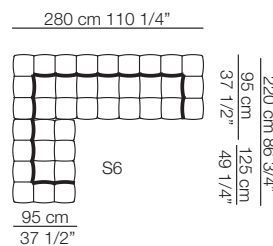

Pouf

Cuscini arredo Soft
Soft loose cushions

Sizes, weights and finishes may change without previous notice. All dimensions are expressed in centimeters and inches. File CAD 2D-3D available on www.arflex.com For more information on product visit www.arflex.com, or contact us at : info@arflex.it

STRIPS

Divani con braccioli corti P.125
Sofas with short armrests D.125

Elementi con 1 bracciolo P.125
Units with 1 armrest D.125

Elementi con 1 bracciolo corto P.125
Units with 1 short armrest D.125

Composizioni
Compositions