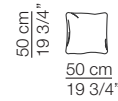

Strips sofa
composition S19

Strips sofa
composition S18

STRIPS

Divani Sofas

Elementi con 1 bracciolo
Units with 1 armrest

Elementi senza braccioli
Units without armrests

Divani P.125
Sofas D.125

Elementi senza braccioli P.125
Units without armrests D.125

Pouf

Cuscini arredo Soft
Soft loose cushions

Sizes, weights and finishes may change without previous notice. All dimensions are expressed in centimeters and inches. File CAD 2D-3D available on www.arflex.com For more information on product visit www.arflex.com, or contact us at : info@arflex.it