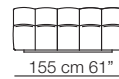

Strips sofa
composition S19

Strips sofa
composition S18

STRIPS

Divani Sofas

Elementi con 1 bracciolo
Units with 1 armrest

Elementi senza braccioli
Units without armrests

Divani P.125
Sofas D.125

Elementi senza braccioli P.125
Units without armrests D.125

Pouf

Cuscini arredo Soft
Soft loose cushions

Sizes, weights and finishes may change without previous notice. All dimensions are expressed in centimeters and inches. File CAD 2D-3D available on www.arflex.com For more information on product visit www.arflex.com, or contact us at : info@arflex.it