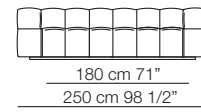

Strips sofa
composition S19

Strips sofa
composition S18

STRIPS

Divani Sofas

Elementi con 1 bracciolo
Units with 1 armrest

Elementi senza braccioli
Units without armrests

Divani P.125
Sofas D.125

Elementi senza braccioli P.125
Units without armrests D.125

Pouf

Cuscini arredo Soft
Soft loose cushions

Sizes, weights and finishes may change without previous notice. All dimensions are expressed in centimeters and inches. File CAD 2D-3D available on www.arflex.com For more information on product visit www.arflex.com, or contact us at : info@arflex.it