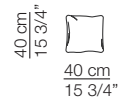

Strips sofa
composition S19

Strips sofa
composition S18

STRIPS

Divani Sofas

Elementi con 1 bracciolo
Units with 1 armrest

Elementi senza braccioli
Units without armrests

Divani P.125
Sofas D.125

Elementi senza braccioli P.125
Units without armrests D.125

Pouf

Cuscini arredo Soft
Soft loose cushions

Sizes, weights and finishes may change without previous notice. All dimensions are expressed in centimeters and inches. File CAD 2D-3D available on www.arflex.com For more information on product visit www.arflex.com, or contact us at : info@arflex.it