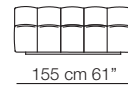

Strips sofa
composition S19

Strips sofa
composition S18

STRIPS

Divani Sofas

Elementi con 1 bracciolo
Units with 1 armrest

Elementi senza braccioli
Units without armrests

Divani P.125
Sofas D.125

Elementi senza braccioli P.125
Units without armrests D.125

Pouf

Cuscini arredo Soft
Soft loose cushions

Sizes, weights and finishes may change without previous notice. All dimensions are expressed in centimeters and inches. File CAD 2D-3D available on www.arflex.com For more information on product visit www.arflex.com, or contact us at : info@arflex.it