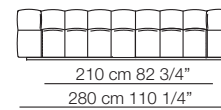

Strips sofa
composition S19

Strips sofa
composition S18

STRIPS

Divani Sofas

Elementi con 1 bracciolo
Units with 1 armrest

Elementi senza braccioli
Units without armrests

Divani P.125
Sofas D.125

Elementi senza braccioli P.125
Units without armrests D.125

Pouf

Cuscini arredo Soft
Soft loose cushions

Sizes, weights and finishes may change without previous notice. All dimensions are expressed in centimeters and inches. File CAD 2D-3D available on www.arflex.com For more information on product visit www.arflex.com, or contact us at : info@arflex.it