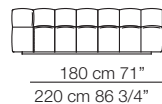

STRIPS

Divani con braccioli corti P.125
Sofas with short armrests D.125

Elementi con 1 bracciolo P.125
Units with 1 armrest D.125

Elementi con 1 bracciolo corto P.125
Units with 1 short armrest D.125