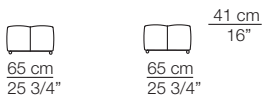

Strips sofa
composition S19

Strips sofa
composition S18

STRIPS

Divani Sofas

Elementi con 1 bracciolo
Units with 1 armrest

Elementi senza braccioli
Units without armrests

Divani P.125
Sofas D.125

Elementi senza braccioli P.125
Units without armrests D.125

Pouf

Cuscini arredo Soft
Soft loose cushions

Sizes, weights and finishes may change without previous notice. All dimensions are expressed in centimeters and inches. File CAD 2D-3D available on www.arflex.com For more information on product visit www.arflex.com, or contact us at : info@arflex.it