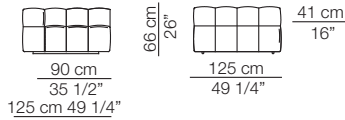

STRIPS

Divani con braccioli corti P.125
Sofas with short armrests D.125

Elementi con 1 bracciolo P.125
Units with 1 armrest D.125

Elementi con 1 bracciolo corto P.125
Units with 1 short armrest D.125