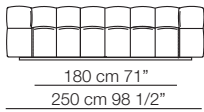

Strips sofa
composition S19

Strips sofa
composition S18

STRIPS

Divani Sofas

Elementi con 1 bracciolo
Units with 1 armrest

Elementi senza braccioli
Units without armrests

Divani P.125
Sofas D.125

Elementi senza braccioli P.125
Units without armrests D.125

Pouf

Cuscini arredo Soft
Soft loose cushions

Sizes, weights and finishes may change without previous notice. All dimensions are expressed in centimeters and inches. File CAD 2D-3D available on www.arflex.com For more information on product visit www.arflex.com, or contact us at : info@arflex.it