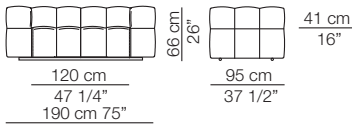

Strips sofa
composition S19

Strips sofa
composition S18

STRIPS

Divani Sofas

Elementi con 1 bracciolo
Units with 1 armrest

Elementi senza braccioli
Units without armrests

Divani P.125
Sofas D.125

Elementi senza braccioli P.125
Units without armrests D.125

Pouf

Cuscini arredo Soft
Soft loose cushions

Sizes, weights and finishes may change without previous notice. All dimensions are expressed in centimeters and inches. File CAD 2D-3D available on www.arflex.com For more information on product visit www.arflex.com, or contact us at : info@arflex.it