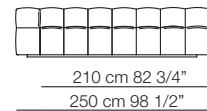

Strips sofa
composition S19

Strips sofa
composition S18

STRIPS

Divani Sofas

Elementi con 1 bracciolo
Units with 1 armrest

Elementi senza braccioli
Units without armrests

Divani P.125
Sofas D.125

Elementi senza braccioli P.125
Units without armrests D.125

Pouf

Cuscini arredo Soft
Soft loose cushions

Sizes, weights and finishes may change without previous notice. All dimensions are expressed in centimeters and inches. File CAD 2D-3D available on www.arflex.com For more information on product visit www.arflex.com, or contact us at : info@arflex.it