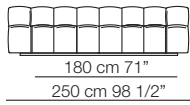

Strips sofa
composition S19

Strips sofa
composition S18

STRIPS

Divani Sofas

Elementi con 1 bracciolo
Units with 1 armrest

Elementi senza braccioli
Units without armrests

Divani P.125
Sofas D.125

Elementi senza braccioli P.125
Units without armrests D.125

Pouf

Cuscini arredo Soft
Soft loose cushions

Sizes, weights and finishes may change without previous notice. All dimensions are expressed in centimeters and inches. File CAD 2D-3D available on www.arflex.com For more information on product visit www.arflex.com, or contact us at : info@arflex.it

STRIPS

Divani con braccioli corti P.125
Sofas with short armrests D.125

Elementi con 1 bracciolo P.125
Units with 1 armrest D.125

Elementi con 1 bracciolo corto P.125
Units with 1 short armrest D.125

Composizioni
Compositions