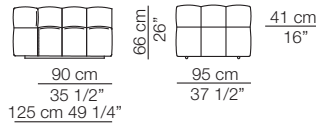

Strips sofa
composition S19

Strips sofa
composition S18

STRIPS

Divani Sofas

Elementi con 1 bracciolo
Units with 1 armrest

Elementi senza braccioli
Units without armrests

Divani P.125
Sofas D.125

Elementi senza braccioli P.125
Units without armrests D.125

Pouf

Cuscini arredo Soft
Soft loose cushions

Sizes, weights and finishes may change without previous notice. All dimensions are expressed in centimeters and inches. File CAD 2D-3D available on www.arflex.com For more information on product visit www.arflex.com, or contact us at : info@arflex.it