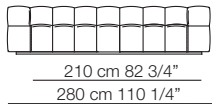

Strips sofa
composition S19

Strips sofa
composition S18

STRIPS

Divani Sofas

Elementi con 1 bracciolo
Units with 1 armrest

Elementi senza braccioli
Units without armrests

Divani P.125
Sofas D.125

Elementi senza braccioli P.125
Units without armrests D.125

Pouf

Cuscini arredo Soft
Soft loose cushions

Sizes, weights and finishes may change without previous notice. All dimensions are expressed in centimeters and inches. File CAD 2D-3D available on www.arflex.com For more information on product visit www.arflex.com, or contact us at : info@arflex.it

STRIPS

Divani con braccioli corti P.125
Sofas with short armrests D.125

Elementi con 1 bracciolo P.125
Units with 1 armrest D.125

Elementi con 1 bracciolo corto P.125
Units with 1 short armrest D.125

Composizioni
Compositions