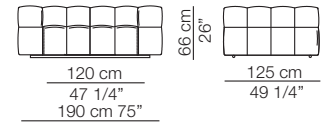

Strips sofa
composition S19

Strips sofa
composition S18

STRIPS

Divani Sofas

Elementi con 1 bracciolo
Units with 1 armrest

Elementi senza braccioli
Units without armrests

Divani P.125
Sofas D.125

Elementi senza braccioli P.125
Units without armrests D.125

Pouf

Cuscini arredo Soft
Soft loose cushions

Sizes, weights and finishes may change without previous notice. All dimensions are expressed in centimeters and inches. File CAD 2D-3D available on www.arflex.com For more information on product visit www.arflex.com, or contact us at : info@arflex.it