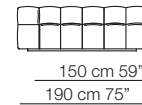

STRIPS

Divani con braccioli corti P.125
Sofas with short armrests D.125

Elementi con 1 bracciolo P.125
Units with 1 armrest D.125

Elementi con 1 bracciolo corto P.125
Units with 1 short armrest D.125