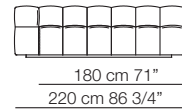

Strips sofa
composition S19

Strips sofa
composition S18

STRIPS

Divani Sofas

Elementi con 1 bracciolo
Units with 1 armrest

Elementi senza braccioli
Units without armrests

Divani P.125
Sofas D.125

Elementi senza braccioli P.125
Units without armrests D.125

Pouf

Cuscini arredo Soft
Soft loose cushions

Sizes, weights and finishes may change without previous notice. All dimensions are expressed in centimeters and inches. File CAD 2D-3D available on www.arflex.com For more information on product visit www.arflex.com, or contact us at : info@arflex.it