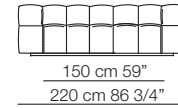

Strips sofa
composition S19

Strips sofa
composition S18

STRIPS

Divani Sofas

Elementi con 1 bracciolo
Units with 1 armrest

Elementi senza braccioli
Units without armrests

Divani P.125
Sofas D.125

Elementi senza braccioli P.125
Units without armrests D.125

Pouf

Cuscini arredo Soft
Soft loose cushions

Sizes, weights and finishes may change without previous notice. All dimensions are expressed in centimeters and inches. File CAD 2D-3D available on www.arflex.com For more information on product visit www.arflex.com, or contact us at : info@arflex.it