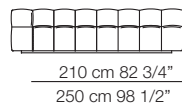

STRIPS

Divani con braccioli corti P.125
Sofas with short armrests D.125

Elementi con 1 bracciolo P.125
Units with 1 armrest D.125

Elementi con 1 bracciolo corto P.125
Units with 1 short armrest D.125