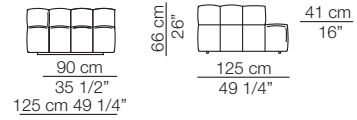

STRIPS

Divani con braccioli corti P.125
Sofas with short armrests D.125

Elementi con 1 bracciolo P.125
Units with 1 armrest D.125

Elementi con 1 bracciolo corto P.125
Units with 1 short armrest D.125