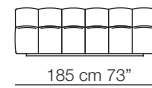

Strips sofa
composition S19

Strips sofa
composition S18

STRIPS

Divani Sofas

Elementi con 1 bracciolo
Units with 1 armrest

Elementi senza braccioli
Units without armrests

Divani P.125
Sofas D.125

Elementi senza braccioli P.125
Units without armrests D.125

Pouf

Cuscini arredo Soft
Soft loose cushions

Sizes, weights and finishes may change without previous notice. All dimensions are expressed in centimeters and inches. File CAD 2D-3D available on www.arflex.com For more information on product visit www.arflex.com, or contact us at : info@arflex.it