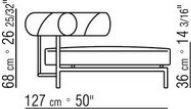

COD. 02B103