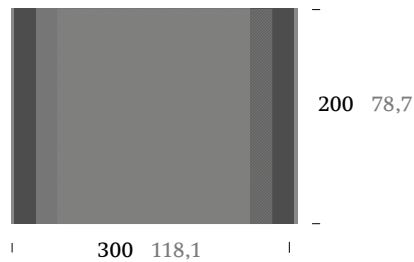

### Block

511  
Pacific Ocean

502  
Swedish Moss

506  
Iceland Pebble

501  
Moss Pink

## Dimensions

(cm / inch)