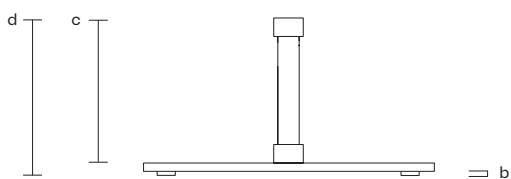

244/96
200/78,7

cm/inch

220/86,6

kettal

S Meteo Parasol 220x220

Designer
Konstantin Grcic

Collection
Meteo

Reference
KS5705800

2/6

Parasol dimensions

Size (cm/in)	pole dimension (cm/in)	a mast height (open position) (cm/in)	b canopy clearance (cm/in)	c mast height (closed position) (cm/in)	d table clearance (cm/in)	e closed parasol width (cm/in)	f flat to flat (opened) (cm/in)	g point to point (cm/in)	canopy coverage (m ² /ft ²)
220/78,7	4,5x4,5/1,8x1,8	244/96	200/78,7	244/96	84/33	20/7,9	220/86,6	311/122,4	4,8/1,9

Base dimensions (no wheels)

Reference	weight (kg/lbs)	base size (cm/in)	b base height +/- 10 mm (cm/in)	c fixation part height (cm/in)	d total height +/- 10 mm (cm/in)
369290140L	40/88,2	74x74/29,1x29,1	1,5/0,6	31,5/12,4	33/13