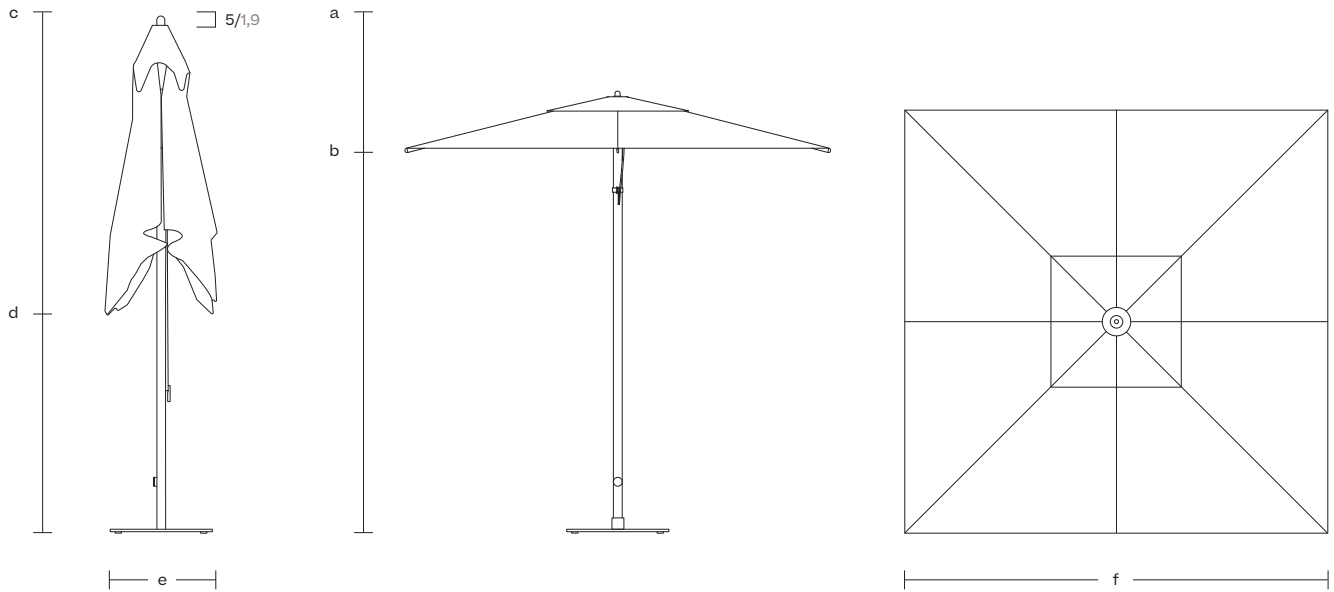

Meteo

S Meteo Parasol

220x220

by Konstantin Grcic

kettal

S Meteo Parasol 220x220

Designer
Konstantin Grcic

Collection
Meteo

244/96
200/78,7

cm/inch

220/86,6

kettal

S Meteo Parasol 220x220

Designer
Konstantin Grcic

Collection
Meteo

Reference
KS5705800

2/6

Parasol dimensions

Size (cm/in)	pole dimension (cm/in)	a mast height (open position) (cm/in)	b canopy clearance (cm/in)	c mast height (closed position) (cm/in)	d table clearance (cm/in)	e closed parasol width (cm/in)	f flat to flat (opened) (cm/in)	g point to point (cm/in)	canopy coverage (m ² /ft ²)
220/78,7	4,5x4,5/1,8x1,8	244/96	200/78,7	244/96	84/33	20/7,9	220/86,6	311/122,4	4,8/1,9

Base dimensions (no wheels)

Reference	weight (kg/lbs)	base size (cm/in)	b base height +/- 10 mm (cm/in)	c fixation part height (cm/in)	d total height +/- 10 mm (cm/in)
369290140L	40/88,2	74x74/29,1x29,1	1,5/0,6	31,5/12,4	33/13