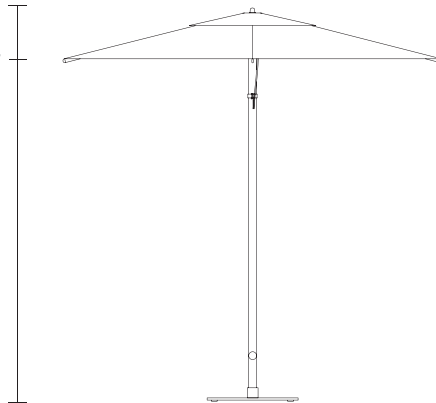

Meteo

S Meteo Parasol

220x220

by Konstantin Grcic

kettal

S Meteo Parasol 220x220

Designer
Konstantin Grcic

Collection
Meteo

244/96
200/78,7

cm/inch

220/86,6

kettal

S Meteo Parasol 220x220

Designer
Konstantin Grcic

Collection
Meteo

Reference
KS5705800

2/6

Parasol dimensions

Size (cm/in)	pole dimension (cm/in)	a mast height (open position) (cm/in)	b canopy clearance (cm/in)	c mast height (closed position) (cm/in)	d table clearance (cm/in)	e closed parasol width (cm/in)	f flat to flat (opened) (cm/in)	g point to point (cm/in)	canopy coverage (m ² /ft ²)
220/78,7	4,5x4,5/1,8x1,8	244/96	200/78,7	244/96	84/33	20/7,9	220/86,6	311/122,4	4,8/1,9

Base dimensions (no wheels)

Reference	weight (kg/lbs)	base size (cm/in)	b base height +/- 10 mm (cm/in)	c fixation part height (cm/in)	d total height +/- 10 mm (cm/in)
369290140L	40/88,2	74x74/29,1x29,1	1,5/0,6	31,5/12,4	33/13