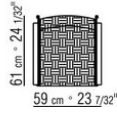

COD. 013UA1