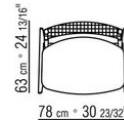

COD. 0256D1