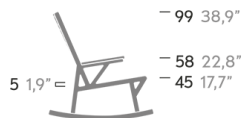

ref. 41310/41207

ROCKING CHAIR

Patricia Urquiola / KETTAL VIEQUES

Dimensions

165 25,5" |

CM INCH

Standard Finishes

741
Claystone
Brown Beige Grey