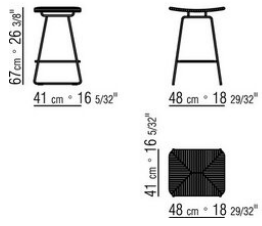

COD. 0280H0