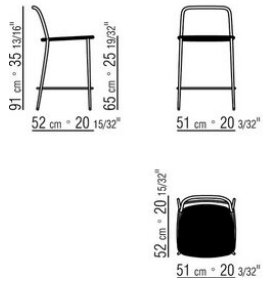

COD. 0281G0