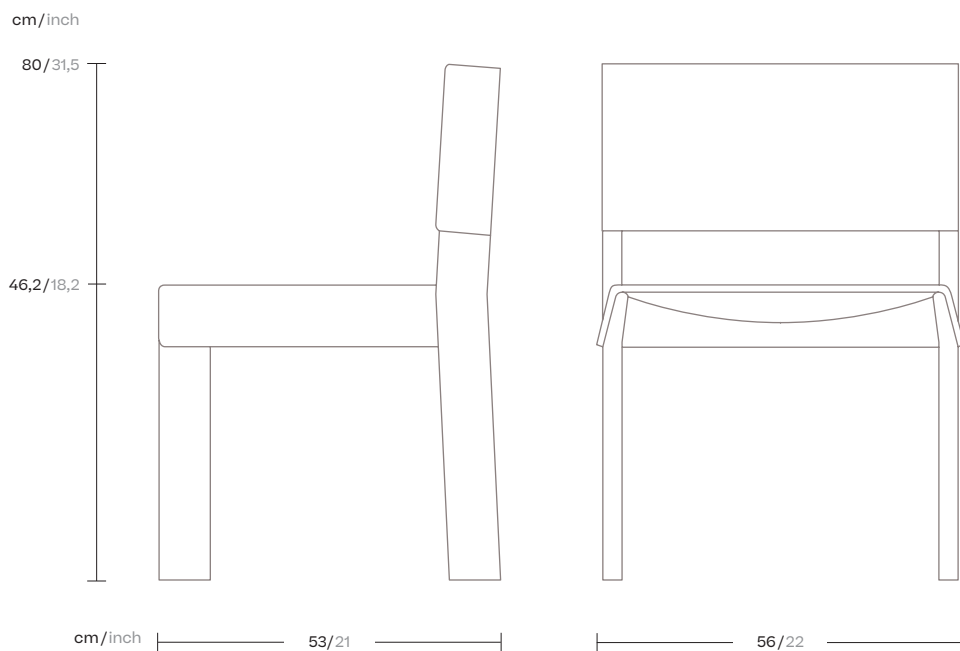

Dining chair aluminium

Designer
Patricia Urquiola

Collection
Band

Reference
KS2800100

1/4

The idea behind the BAND collection is the breakdown of structure. An object designed using an ensemble of pieces. The chair's design intentionally challenges the classic sophisticated lines of furniture design and becomes something schematic, a conceptual programme.

A structure made up of repetitive angular shapes that give centre stage to its raw materials, and can be formed entirely of aluminium or teak wood, and of Terrain Fabrics.

kettal