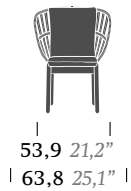

27100453Y1

Dimensions

(cm / inch)

Standard Finishes

Bela rope

453

Honeysuckle

Terrain Paint