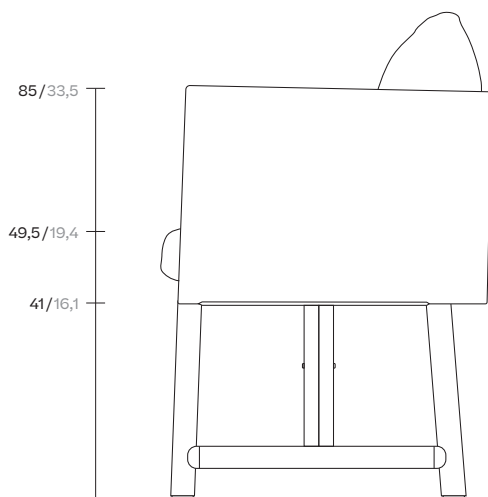

Giro

Folding dining armchair,
by Vincent Van Duysen

kettal

Folding dining armchair

Designer
Vincent Van Duysen

Collection
Giro

Reference
KS7400100

1/4

cm/inch

cm/inch | 55/21,6 |

| 61/24 |

kettal

Folding dining armchair

Designer
Vincent Van Duysen

Collection
Giro

Reference
KS7400100