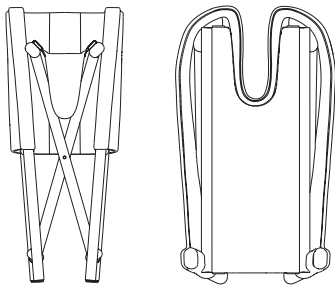

Folding dining armchair

Designer
Vincent Van Duysen

Collection
Giro

Reference
KS7400100

3/4

Other Characteristics

Folding

32/12,5

Seat/Back Cushion

Terrain Laminate Elements