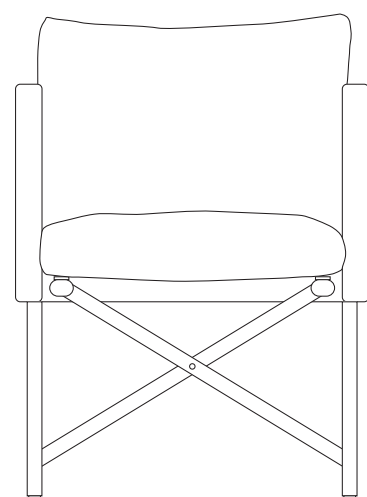

Giro

Folding dining armchair,
by Vincent Van Duysen

kettal

Folding dining armchair

Designer
Vincent Van Duysen

Collection
Giro

Reference
KS7400100

1/4

Giro is a collection which can blend into interiors and exteriors due to its tactility and pure lines. In Giro, we have some variety of shapes, textures and materials (see the difference between the seating items and the coffee and side tables). And still all the items merge harmoniously together to create a warm, tactile and pleasant atmosphere.

cm/inch

cm/inch | 55/21,6 |

| 61/24 |

kettal

Folding dining armchair

Designer
Vincent Van Duysen

Collection
Giro

Reference
KS7400100