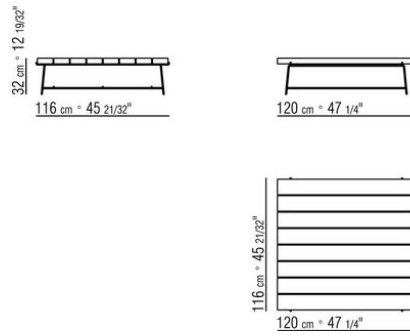

Top in solid iroko wood in natural finish, stained grey, stained brown, lacquered

white or in the following types of stone: porphyry, cardoso, lava, beola argentata. The measure 300x105 is not available with stone top

Feet rest on tips made of thermoplastic material

Cover in waterproof material; cover is upon request, with upcharge

COD. 0282H0

COD. 0282H2

COD. 0282H5

COD. 0282K2

COD. 0282K5