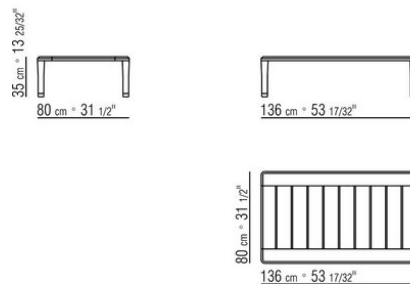

finish. Internal steel supports

**Feet** in die-cast Zama, with matt brushed or burnished finish. Feet rest on tips made of thermoplastic material

COD. 02B2H0

COD. 02B2H1

COD. 02B2H3

COD. 02B2H4

COD. 02B2H5