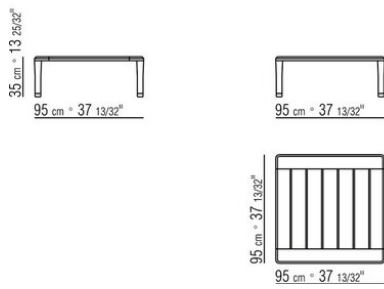

finish. Internal steel supports

**Feet** in die-cast Zama, with matt brushed or burnished finish. Feet rest on tips made of thermoplastic material

COD. 02B2H0

COD. 02B2H1

COD. 02B2H3

COD. 02B2H4

COD. 02B2H5