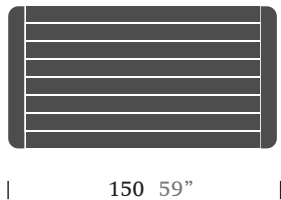

KETTAL

Object

Centre table 150 x 80

Designer

Jasper Morrison

Collection

Kettal Riva

Reference

26740

Standard Finishes

Teak

079

Marble

Dimensions

(cm / inch)

Materials

Teak

Teak A-Grade. Eco Friendly Oeko-Tek

 Adjustable legs

Characteristics

Frame

Units box 1

Box Volume 0,19 m³ / 6,70 cft.

Teak top / teak

legs Weight 20,1 Kg / 44,3 Lbs

Marble top /

teak legs Weight 31,90 Kg / 70,32 Lbs