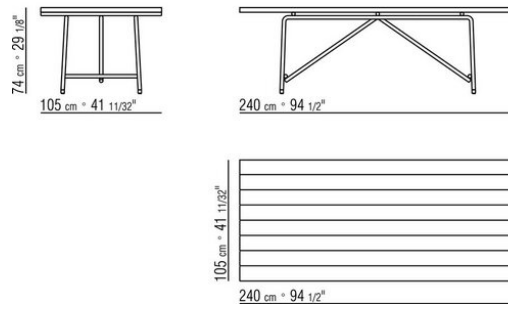

**Top** in solid iroko wood in natural finish, stained grey, stained brown, lacquered

white or in the following types of stone: porphyry, cardoso, lava, beola argentata. The measure 300x105 is not available with stone top

**Feet** rest on tips made of thermoplastic material

**Cover** in waterproof material; cover is upon request, with upcharge

COD. 0282L0

COD. 0282L2

COD. 0282M0

COD. 0282M2

COD. 0282M4