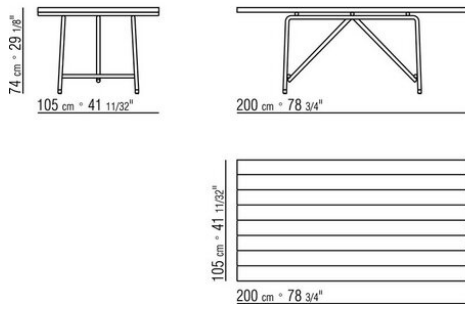

**Top** in solid iroko wood in natural finish, stained grey, stained brown, lacquered

white or in the following types of stone: porphyry, cardoso, lava, beola argentata. The measure 300x105 is not available with stone top

**Feet** rest on tips made of thermoplastic material

**Cover** in waterproof material; cover is upon request, with upcharge

COD. 0282L0

COD. 0282L2

COD. 0282M0

COD. 0282M2

COD. 0282M4