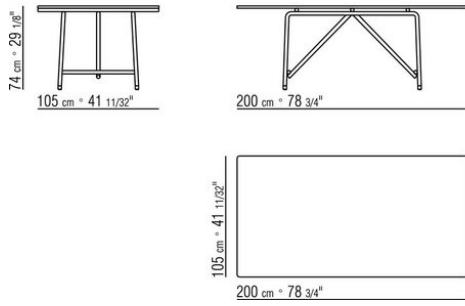

COD. 0282L0