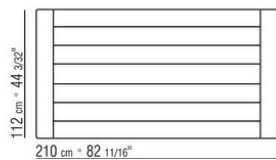

TECHNICAL DRAWINGS | DESCO OUTDOOR

COD. 02A2M2

COD. 02A2M3

COD. 02A2M4

COD. 02A2M5

COD. 02A2M6

COD. 02A2M7

COD. 02A2M8