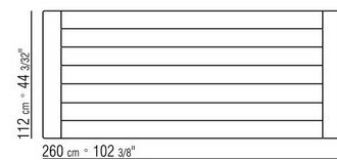

TECHNICAL DRAWINGS | DESCO OUTDOOR

COD. 02A2M2

COD. 02A2M3

COD. 02A2M4

COD. 02A2M5

COD. 02A2M6

COD. 02A2M7

COD. 02A2M8