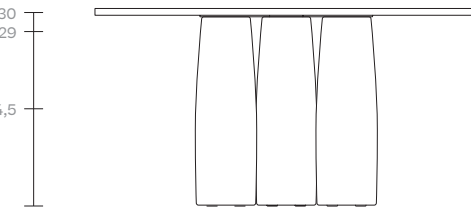

# Teak dining table 140 x 140 5 legs

Designer  
Mario Bellini

Collection  
Il Colonnato

Reference  
KSA1-001-00

1/2

In this project, Mario Bellini took his inspiration from a basic elemental structure in architecture. His design emulated the colonnade of classical architecture, in which a sequence of columns supports a portico, in this case a table top. The base is a visually closed volume, despite being materially open. When seen from a different viewpoint, perception changes completely, as the columns no longer overlap and the space appears empty.

cm/inch

76,2/30  
73,7/29

36,9/14,5

cm/inch

140/55,1

36,9/14,5

kettal

### 140 x 140