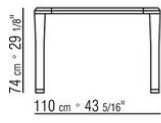

COD. 02B2L0