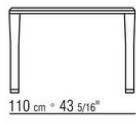

COD. 02B2L0