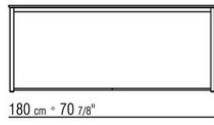

lacquered finish in white 300, sand 310, brick 320 and sage green 330

Top in transparent glass

Feet in thermoplastic material

Cover in waterproof material; the cover is upon request, with upcharge

COD. 0145G0