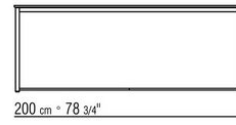

COD. 0145G1