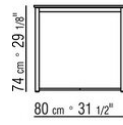

COD. 0145G1