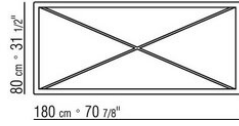

COD. 0145G0