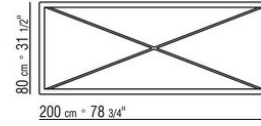

COD. 0145G1