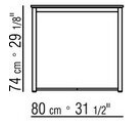

lacquered finish in white 300, sand 310, brick 320 and sage green 330

Top in transparent glass

Feet in thermoplastic material

Cover in waterproof material; the cover is upon request, with upcharge

COD. 0145G0