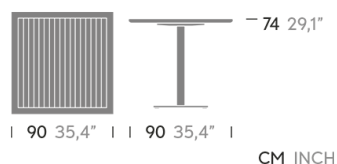

ref. 68806/56455-56410

TABLE

Kettal Studio / KETTAL NET

Dimensions

Materials

Teak

Teak A-Grade, Eco Friendly Oeko-Tek

Aluminium

Antioxy, Heavy Load, Resistant En-1421, Kettalize-It, Anti-Scratch, Easy Clean, Flame Retardant M1, Eco Friendly Ecoembes Recycling Process

Standard Finishes

726
Texture Manganèse

Characteristics

Table top 80x80

Units box: 1 **Box Weight:** 18,5 kg / 41 Lbs

Volume: 0,60 m3 / 21,2 cft.

Table top 92x92

Units box: 1 **Box Weight:** 20 kg / 44 Lbs

Volume: 0,60 m3 / 21,2 cft.

Table base:

Units box: 1 **Box Weight:** 12 kg / 26 Lbs

Volume: 0,08 m3 / 2,66 cft.

 **Adjustable legs**

Optional Colours

Aluminium

KETTAL