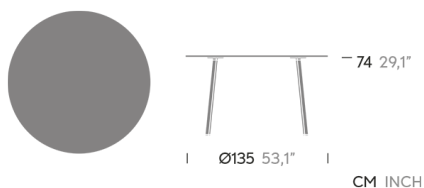

ref. 56602/13700

ROUND TABLE

Jasper Morrison / KETTAL VILLAGE

Dimensions

Materials

Aluminium

Antioxy, Heavy Load, Resistant En-1421, Kettalize-It, Anti-Scratch, Easy Clean, Flame Retardant M1, Eco Friendly Ecoembes Recycling Process

Characteristics

Units box: 1 **Box Weight:** 16 kg / 35,2 Lbs

Volume: 0,45 m³ / 15,8 cft.

Units box: 1 **Box Weight:** 8 kg / 17,6 Lbs

Volume: 0,0,05 m³ / 1,76 cft.

 **Adjustable legs**

Optional Colours

Aluminium (only texture paints)