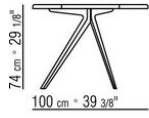

COD. 0238L1