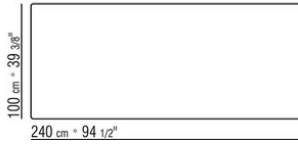

# TECHNICAL DRAWINGS | ZEFIRO OUTDOOR

COD. 0238M7

COD. 0238M8

COD. 0238L5

COD. 0238L6

COD. 0238L7