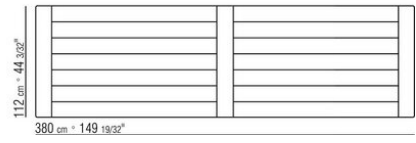

# TECHNICAL DRAWINGS | ZEFIRO OUTDOOR

COD. 0238M7

COD. 0238M8

COD. 0238L5

COD. 0238L6

COD. 0238L7