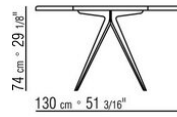

COD. 0238L2