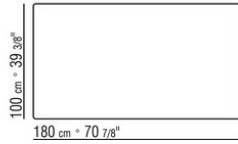

# TECHNICAL DRAWINGS | ZEFIRO OUTDOOR

COD. 0238M7

COD. 0238M8

COD. 0238L5

COD. 0238L6

COD. 0238L7