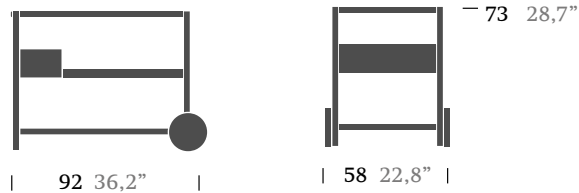

57820

Dimensions

(cm / inch)

Materials

Aluminium

Antioxy, Heavy Load, Resistant En-1421, Kettalize-It, Anti-Scratch, Easy Clean, Flame Retardant M1, Eco Friendly Ecoembes Recycling Process

Teak

Eco-friendly, A-grade

Optional Colours

Aluminium, Ceppo di Gre

Characteristics

Units box	1
Box Weight	32 Kg / 70.5 Lbs
Box Volume	0.6 m ³ / 21.18 cft.