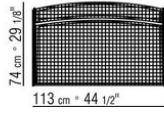

COD. 012LA2