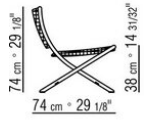

COD. 012LA2