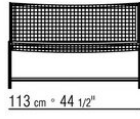

COD. 012LA2