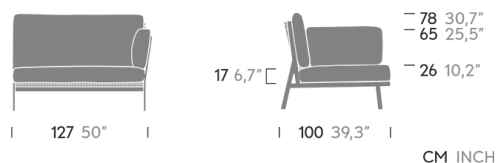

ref. 41510/41515

RIGHT CORNER MODULE

Patricia Urquiola / KETTAL VIEQUES

Dimensions

Standard Finishes

741
Claystone
Brown Beige Grey

292
Limestone
LAMINATE

Materials

Characteristics

Chasis

Units box: 1 Box Weight: 20 kg / 44 Lbs

Volume: 1,17 m³ / 41,3 cft.

Cushion:

Units box: 1 Box Weight: 20 kg / 44 Lbs

Volume: 1,16 m³ / 40,9 cft. **C.O.M.:** 10,5 ml

Optional Colours