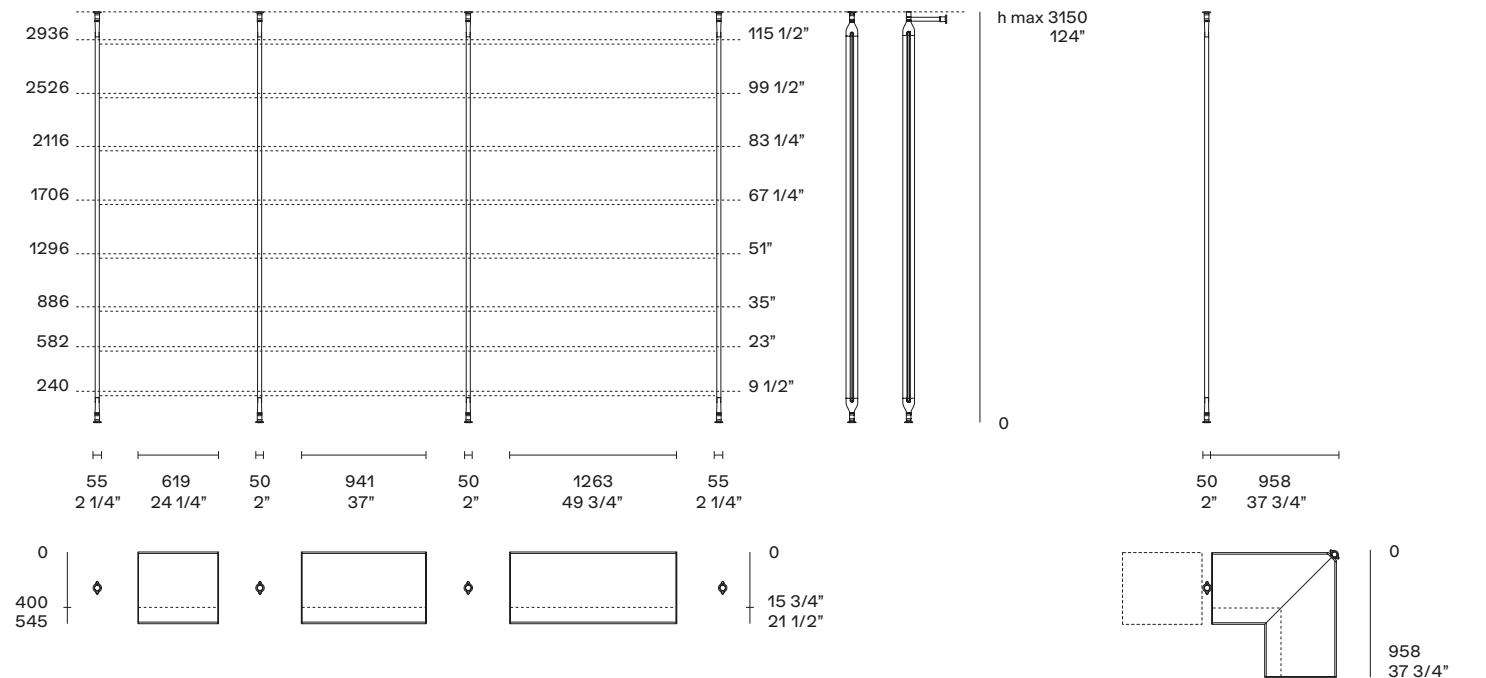

Dimensioni

Per ottenere la larghezza totale, aggiungere alla somma delle larghezze dei ripiani mm 55 relativi al montante iniziale, mm 50 per ogni montante centrale e mm 55 relativi al montante terminale. L'altezza del ripiano inferiore non può essere meno di mm 240 da terra, il ripiano superiore non può essere a meno di mm 200 dal soffitto/fine del montante.