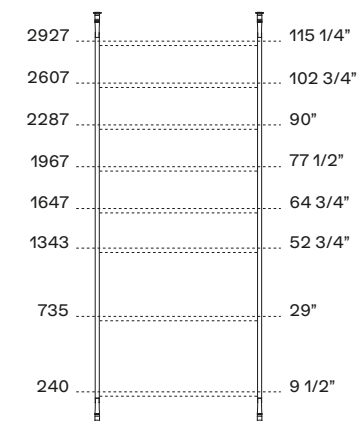

Lexington allineamenti con Senzafine

Nello schema vengono riportati i posizionamenti dei ripiani in allineamento ad un armadio Senzafine accostato.