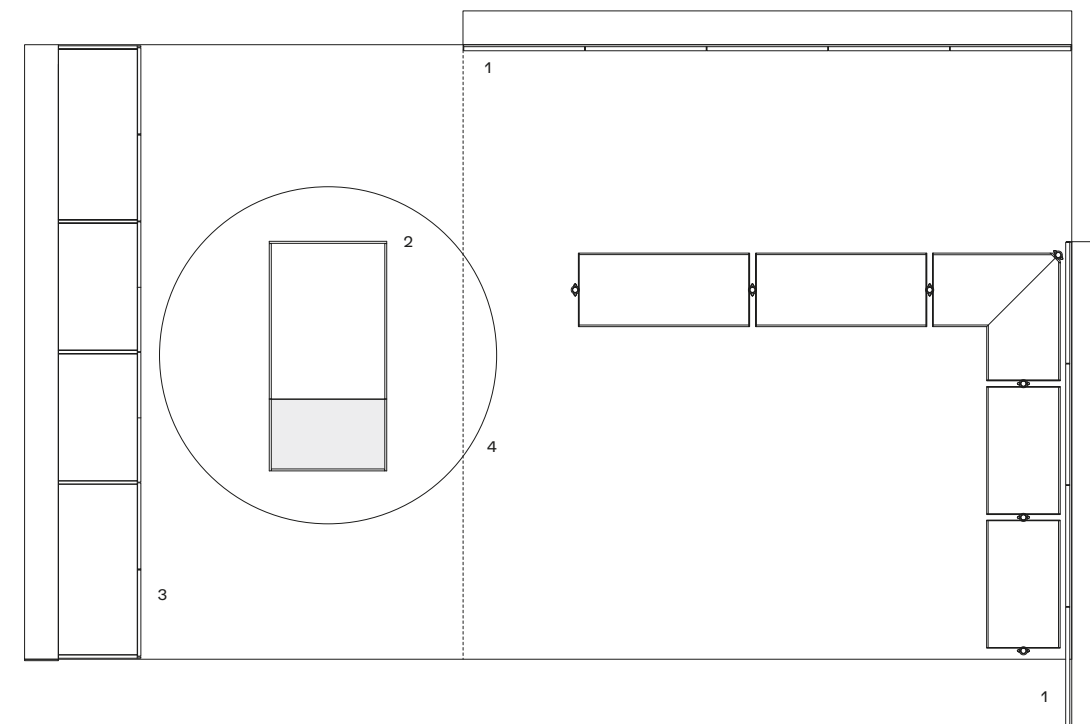

4 Plain carpet

Colour cipria. Customized sizes Ø 98 1/2"

Display 35 mq-sqm