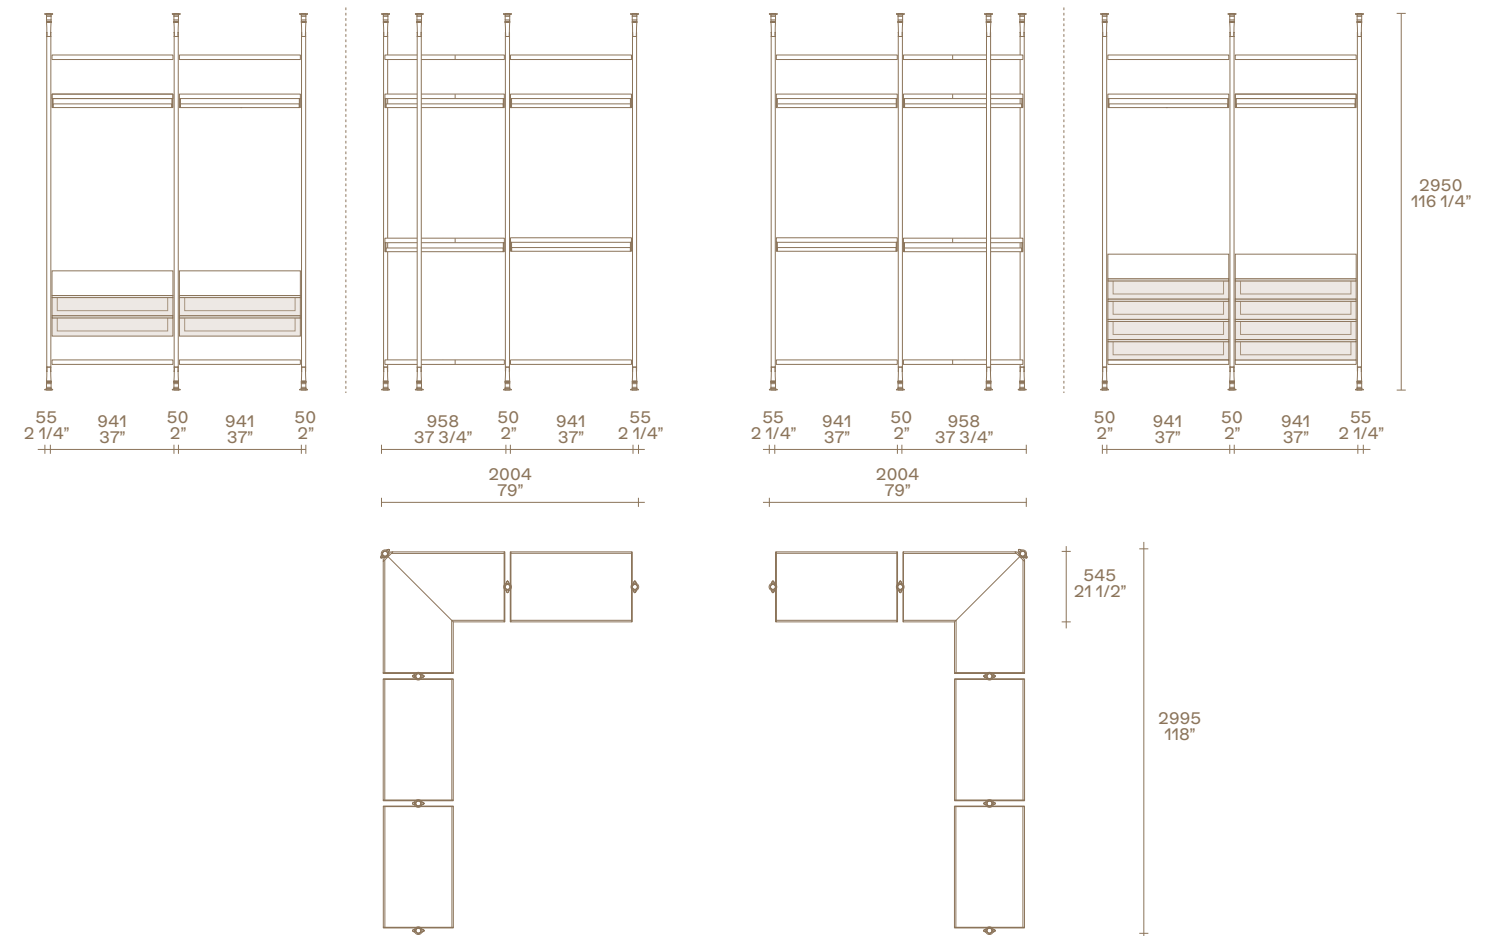

Tubi appendiabiti: tecnocover Grain 05 latte e champagne opaco.

Cassettiere: sospese a due cassetti, in appoggio su ripiani a quattro cassetti, struttura nobilitato olmo, frontali in vetro riflettente fumé con bordo perimetrale champagne, maniglia Track champagne opaco.

Cassettiere a vetrina: cassetto con frontale a smusso laccato opaco champagne, piano superiore in vetro fumé, piano interno in tecnocover Grain 05 latte e luce a led. Parti metalliche: champagne opaco.

Walk-in closet

Electrified floor-ceiling uprights: mat champagne with levelling feet in nickel champagne.

Shelves: elm melamine with front and back profile in mat champagne, tecnocover Grain 05 latte with frame in mat champagne, led light except lower shelves.

Hanging rails: tecnocover Grain 05 latte and mat champagne.

Chests of drawers: hanging, with two drawers, placed on shelves with four drawers, structure in elm melamine, fronts in fumé reflecting glass with champagne perimeter edge, Track handle in mat champagne.

Showcase chests of drawers: drawer front with chamfered edge mat lacquered champagne, top in fumé glass, inner shelf in tecnocover Grain 05 latte and led light. Metal parts: mat champagne.

Lexington Night System

Design R&D Poliform and Jean-Marie Massaud

Cassettiera a vetrina - Showcase chest of drawers

Design Rodolfo Dordoni