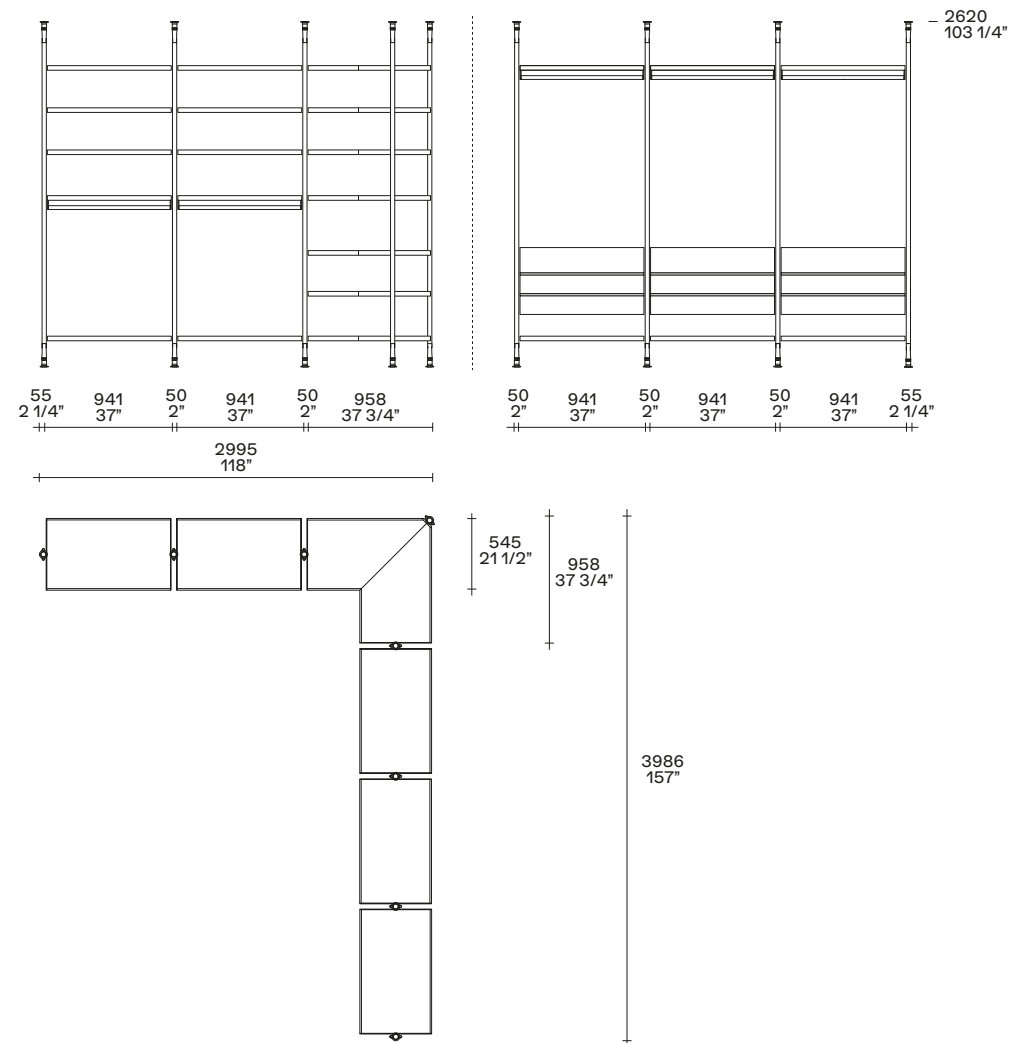

NIGHT 01

Cabina armadio montanti a soffitto

Montanti elettrificati champagne opaco, piedini di regolazione nickel champagne.

Attrezzature

Ripiani: nobilitato olmo con frontale e retro champagne opaco, vetro fumé e tecnocover Grain 05 latte con telaio champagne opaco, luce a led.

Tubi appendiabiti: tecnocover Grain 05 latte e champagne opaco.

Cassettiere sospese a due cassette: struttura e frontali nobilitato olmo, maniglia Track champagne opaco, fondo cassettei tecnocover Grain 05 latte.

Cassettiere a vetrina: cassetto con frontale a smusso laccato opaco champagne, piano superiore vetro fumé, piano interno tecnocover Grain 05 latte e luce a led.

Walk-in closet floor-ceiling uprights

Electrified uprights in mat champagne, levelling feet in nickel champagne.

Equipment

Shelves: elm melamine with front and back profile in mat champagne, fumé glass and tecnocover Grain 05 latte with frame in mat champagne, led light.

Hanging rails: tecnocover Grain 05 latte and mat champagne.

Hanging chests of drawers with two drawers: structure and fronts in elm melamine, Track handle in mat champagne, drawers bottom in tecnocover Grain 05 latte.

Showcase chests of drawers: drawer front with chamfered edge mat lacquered champagne, top in fumé glass, inner shelf in tecnocover Grain 05 latte and led light.