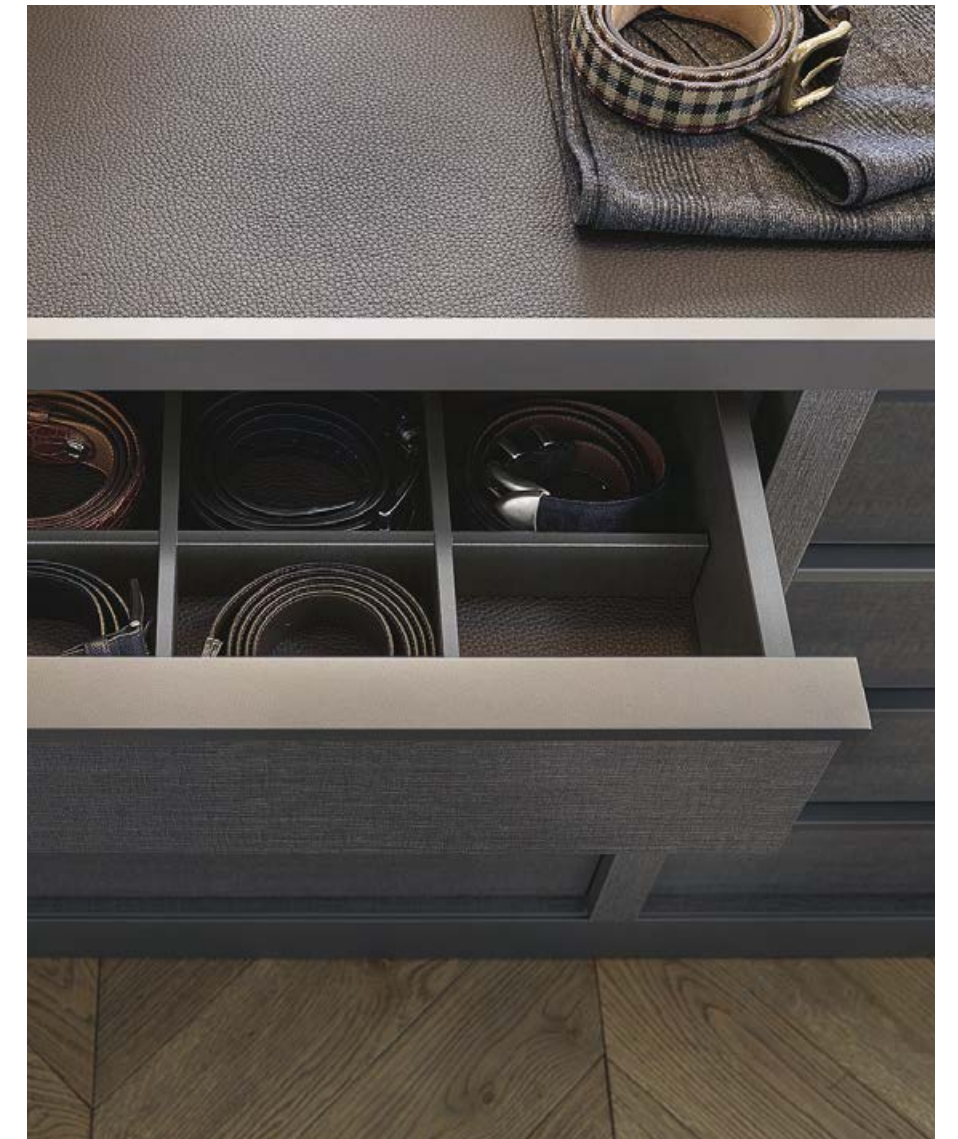

Qui e nelle pagine precedenti: cassetiera a isola Senzafine in nobilitato rovere cenere con piano superiore in tecnopelle 02 moro e telaio ardesia opaco. Da un lato cassetti in nobilitato rovere cenere, dall'altro cassetti in vetro riflettente fumé con bordo ardesia opaco e in nobilitato rovere cenere, maniglie Track ardesia opaco. Poltrone Mad Chair in velluto sfoderabile Persia 54 prussia e gambe in rovere spessart. Armadio Senzafine New Entry con ante battenti in laccato opaco bianco, parte centrale con ante Fitted in vetro trasparente riflettente e telaio ardesia opaco. Sotto: dettaglio del cassetto attrezzato con griglia divisoria in nobilitato ardesia, fondo rivestito in tecnopelle 02 moro.

This and previous pages: Senzafine island chest of drawers in cenere oak melamine with upper shelf in techno leather 02 moro and mat ardesia frame. On one side drawers in cenere oak melamine, on the other side in fume reflecting glass with mat ardesia edge and in cenere oak melamine, Track handle mat ardesia. Mad Chair armchairs in removable velvet Persia 54 prussia and spessart oak legs. Wardrobe Senzafine New Entry with bianco mat lacquered leaf doors, central units with Fitted doors in transparent reflecting glass and mat ardesia frame. Below: close up of the drawer accessorized with partition in melamine ardesia, bottom covered in techno leather 02 moro.